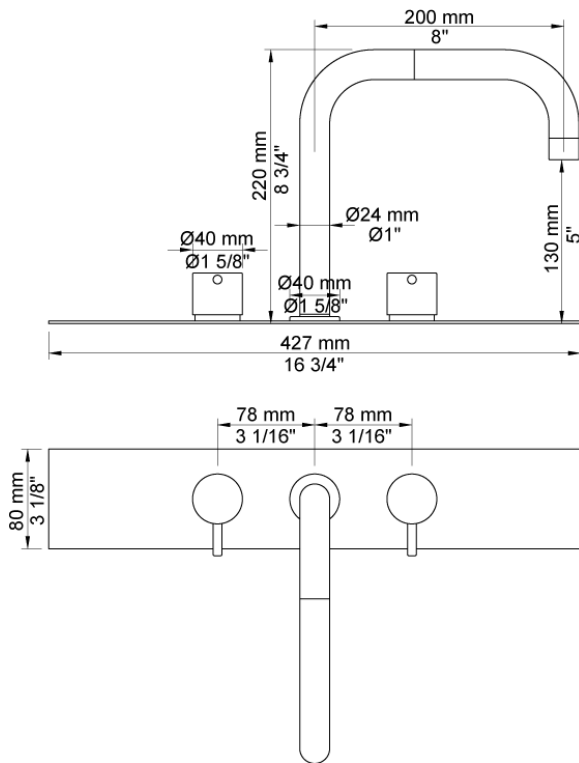

Date: \_\_\_\_\_

Client: \_\_\_\_\_

Project: \_\_\_\_\_

VOLA product: BK6

**BK6**

Two-handle mixer with 360° double swivel spout for bath filling. Complete with adjustable bracket and water collection box. BK6 UP = Plumbed part, fixing bracket and water collection box. BK6 AP = Trim parts.

**Flow**

|      | Bar:    | 1,0  | 2,0  | 3,0  | 4,0  | 5,0  |
|------|---------|------|------|------|------|------|
| 090D | (l/min) | 14,4 | 20,4 | 25,0 | 28,9 | 30,0 |

**Available in colours**

- Color 02, Grey
- Color 04, Light blue
- Color 05, Orange
- Color 06, Light green
- Color 08, Yellow
- Color 09, Dark grey
- Color 12, Mocca
- Color 14, Bright red
- Color 15, Dark blue
- Color 16, Polished chrome
- Color 17, Gloss black
- Color 18, White
- Color 19, Natural brass
- Color 20, Brushed chrome
- Color 21, Carmine red
- Color 25, Pink
- Color 27, Matt black
- Color 40, Brushed stainless steel