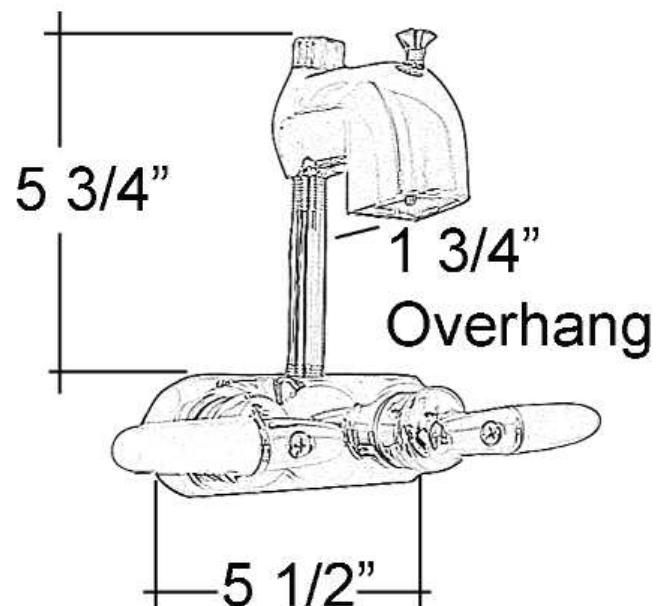

CODE RECTANGULAR SHOWER UNIT

Cat. No.
4191

Features:

- ▶ 1" Solid Brass Tubing
- ▶ "D" Shower Rod
- ▶ Washerless Diverter Bathcock
- ▶ 3 3/8" Centers
- ▶ 1/4 Turn
- ▶ Double Eye Loop Connector: Part #336
- ▶ Rectangular Flanges: Part #300
- ▶ Plastic Shower Head
- ▶ Available In 2 Finishes
- ▶ Available In 3 Sizes 48", 54", and 60"
(#4191-48, #4191-54, #4191-60)

Finishes:

CP Polished Chrome
BP Polished Brass

L: 48"	D: 26"
L: 54"	D: 26"
L: 60"	D: 26"

Riser Height: 56"
Code Spout: 4" Above Handles

Dimensions are nominal and may vary. Dimensions and specifications subject to change without notice.