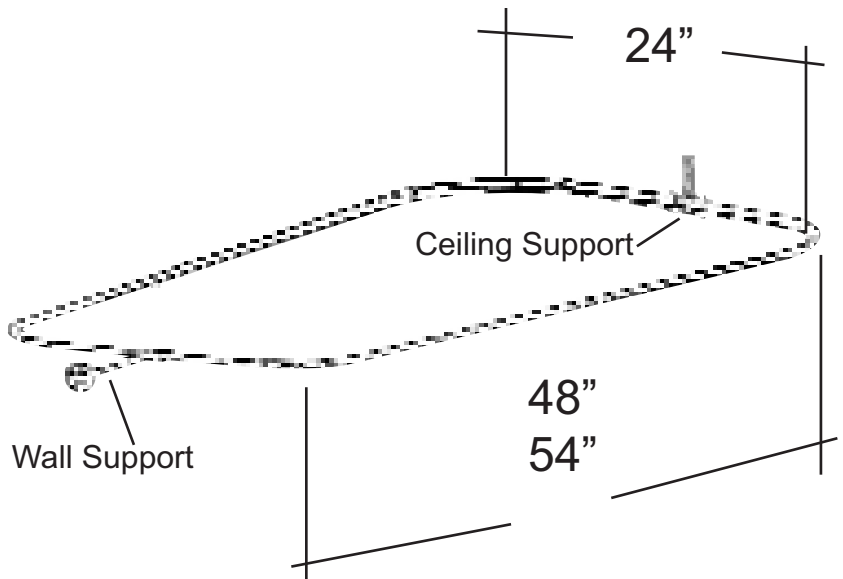

RECTANGULAR SHOWER ROD

Cat. No.
4150

Features:

- ▶ 3/4" Solid Brass Tubing
- ▶ Includes 30" Ceiling Support Assembly
- ▶ Includes 10" Wall Support Assembly
- ▶ 5/8" OD Supports are Adjustable by Cutting
- ▶ Available In 5 Finishes
- ▶ Available In 2 Sizes: 48", and 54"
(#4150-48, #4150-54)
- ▶ All Rods Come As Four Pieces

L: 48" D: 24"
L: 54" D: 24"

Finishes:

CP Polished Chrome
BP Polished Brass
PB Polished Nickel

SN Brushed Nickel
ORB Oil Rubbed Bronze

**Wall Support
Assembly**

**Ceiling Support
Assembly**

Dimensions are nominal and may vary. Dimensions and specifications subject to change without notice.