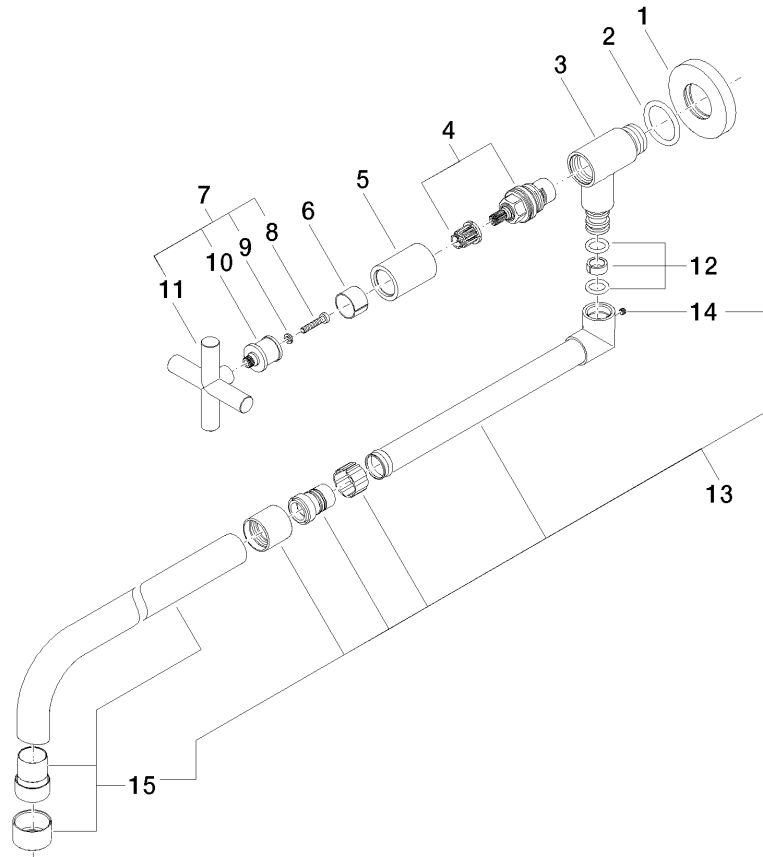

Kitchen

Tara. Pot filler with pull-out spout

Article number: 30151892

Product specifications

- **12 3/8-19 1/8" projection**
- Swivel spout
- Extendable spout
- Spout with integrated aerator
- 1/2" ceramic disc cartridge
- Flange diameter 2 1/8"
- Water flow rate limited to max. 1.5 gpm
- low lead compliant

Surfaces

- chrome 30151892-000010
- matt platinum 30151892-060010

Exploded assembly drawing

Order quantity

No.	Article number	Name	Installation quantity
1	092722004ff	rosette	1
2	09141002590	seal	1
3	09230108790	flow reducer	1
4	09170201010ff	casing	1
5	9090031310090	top	1
6	092102061ff	cover	1
7	09184004190	sleeve	1
8	04208901100ff	handle	1
9	09303007590	screw	1
10	09301102990	disc	1
11	091212008ff	base	1
12	092089010ff	handle	1
13	9014150200090	gasket kit	1
14	04282507710ff	spout	1
15	09311103890	pin	1
16	90282507600ff	spout	1

Kitchen

Tara. Pot filler with pull-out spout

Article number: 30151892