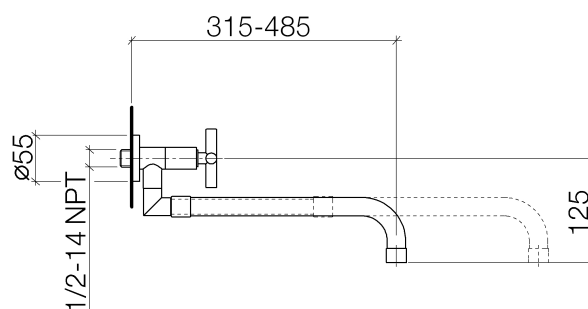

Kitchen

Tara. Pot filler with pull-out spout

Article number: 30151892

Product specifications

- **12 3/8-19 1/8" projection**
- Swivel spout
- Extendable spout
- Spout with integrated aerator
- 1/2" ceramic disc cartridge
- Flange diameter 2 1/8"
- Water flow rate limited to max. 1.5 gpm
- low lead compliant

Surfaces

- chrome 30151892-000010
- matt platinum 30151892-060010

Exploded assembly drawing

Order quantity

No.	Article number	Name	Installation quantity
1	092722004ff	rosette	1
2	09141002590	seal	1
3	09230108790	flow reducer	1
4	09170201010ff	casing	1
5	9090031310090	top	1
6	092102061ff	cover	1
7	09184004190	sleeve	1
8	04208901100ff	handle	1
9	09303007590	screw	1
10	09301102990	disc	1
11	091212008ff	base	1
12	092089010ff	handle	1
13	9014150200090	gasket kit	1
14	04282507710ff	spout	1
15	09311103890	pin	1
16	90282507600ff	spout	1

Kitchen

Tara. Pot filler with pull-out spout

Article number: 30151892