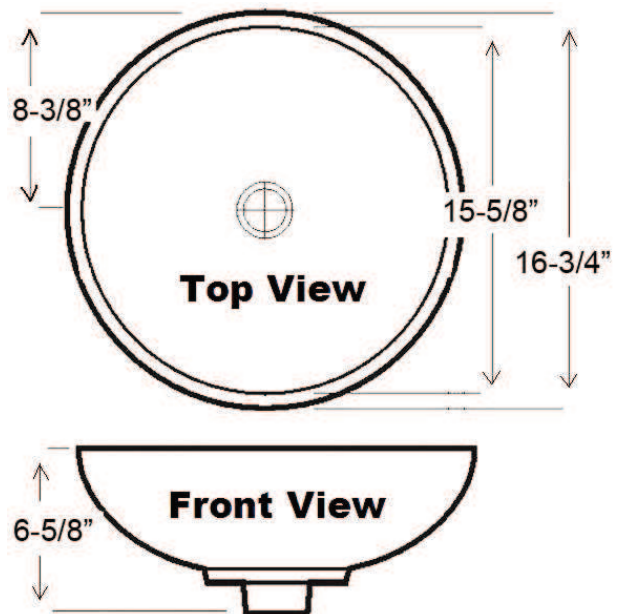

DIANA BASIN

Cat. No.
4-463

Features:

- ▶ Above counter basin
- ▶ Fine Fire Clay for durability
- ▶ Chip and stain resistant
- ▶ Available in an array of fashionable colors
- ▶ Two-tones have white exterior with color interior
- ▶ Contemporary style
- ▶ No overflow

Colors:

WH White
BQ Bisque
BL Black

Meets or exceeds the following
specifications: ASME 12.19.9M
for fire clay fixtures.

Basin Diameter: 16 3/4"
Base Diameter: 5 7/8"
Above Counter Height: 5"
Flange: 3" round x 1" deep

***Please do NOT drill hole without
template or actual product.**

Interior Dimensions:

Basin Interior: 15 5/8" diameter
Basin Depth: 4 7/8"

Dimensions of fixture are nominal and may vary within the range of tolerances established by AMSE Standard A112.19.9. Dimensions and specifications subject to change without notice.