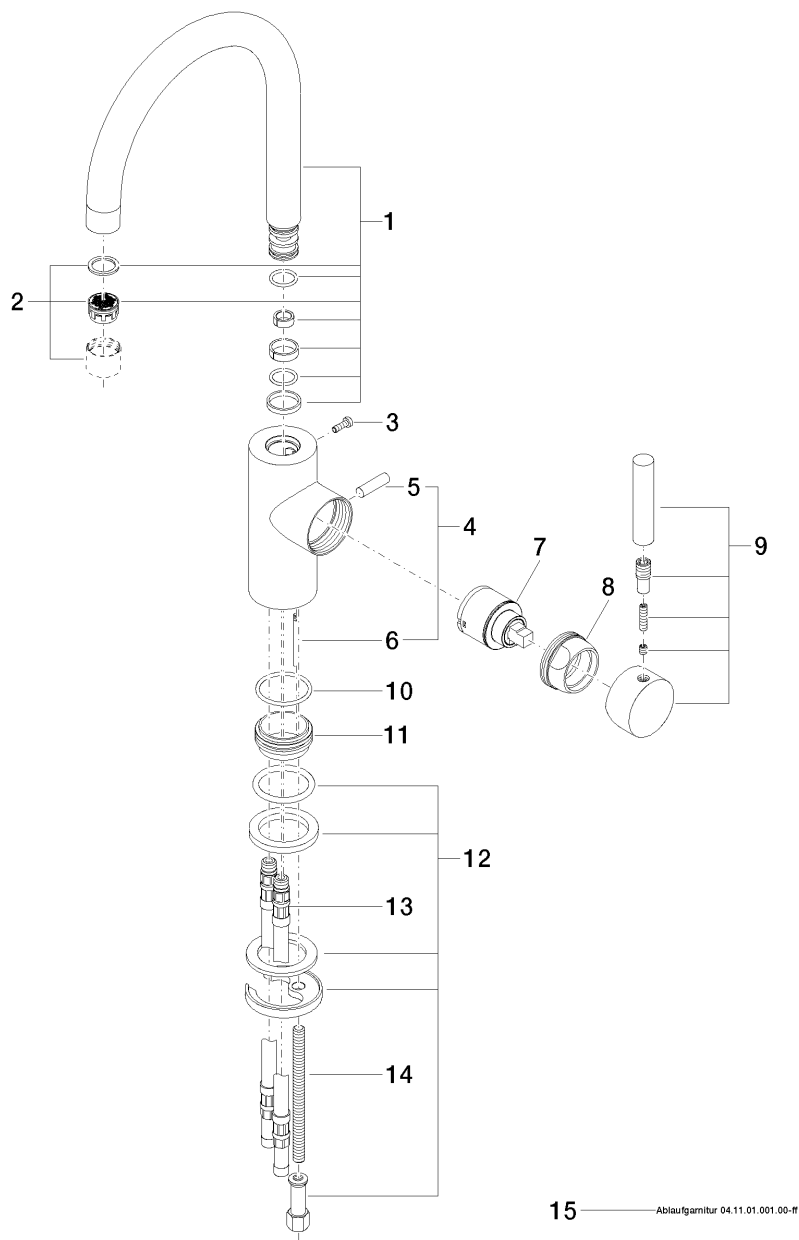

### Product specifications

- **6 3/4" projection**
  - Swivel spout 360°
  - M 22 x 1 aerator – female thread
  - Total height 12 5/8"
  - Height to aerator/spout outlet 7 7/8"
  - Ceramic disc cartridge
  - 2x M 10 x 1 screw-in high pressure hose
  - **US drain with overflow**
  - Water flow rate limited to max. 1.5 gpm
  - low lead compliant
- [ADA]

### Surfaces

- |                 |                 |
|-----------------|-----------------|
| • chrome        | 33500885-000010 |
| • chrome        | 33500885-000010 |
| • matt platinum | 33500885-060010 |
| • matt platinum | 33500885-060010 |

**Exploded assembly drawing**

**Order quantity**

<b>No.</b>	<b>Article number</b>	<b>Name</b>	<b>Installation quantity</b>
1	90282216203ff	spout	1
2	90230100402ff	aerator	1
3	09303008090	screw	1
4	04206203080ff	pull-rod	1
5	092062030ff	handle	1
6	093109080ff	pull-rod	1
7	09150503490	cartridge	1
8	092404107ff	nut	1
9	90208804600ff	handle	1
10	09141011990	seal	1
11	092810109-07	ring	1
12	0430110858890	fixing set	1
13	0430040450090	hose	2
14	09311101290	pin	1
15	04110102300ff	pop-up waste	1