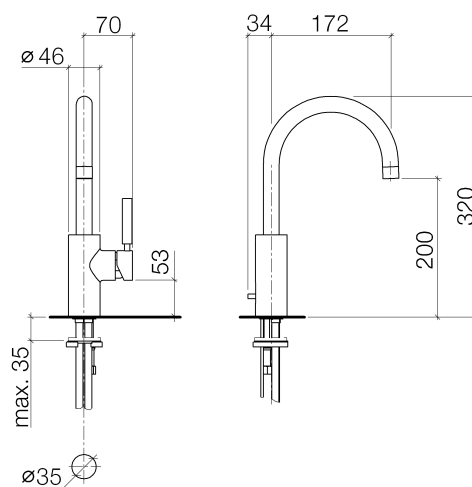

### Product specifications

- **6 3/4" projection**
  - Swivel spout 360°
  - M 22 x 1 aerator – female thread
  - Total height 12 5/8"
  - Height to aerator/spout outlet 7 7/8"
  - Ceramic disc cartridge
  - 2x M 10 x 1 screw-in high pressure hose
  - **US drain with overflow**
  - Water flow rate limited to max. 1.5 gpm
  - low lead compliant
- [ADA]

### Surfaces

- |                 |                 |
|-----------------|-----------------|
| • chrome        | 33500885-000010 |
| • chrome        | 33500885-000010 |
| • matt platinum | 33500885-060010 |
| • matt platinum | 33500885-060010 |

**Exploded assembly drawing**

**Order quantity**

<b>No.</b>	<b>Article number</b>	<b>Name</b>	<b>Installation quantity</b>
1	90282216203ff	spout	1
2	90230100402ff	aerator	1
3	09303008090	screw	1
4	04206203080ff	pull-rod	1
5	092062030ff	handle	1
6	093109080ff	pull-rod	1
7	09150503490	cartridge	1
8	092404107ff	nut	1
9	90208804600ff	handle	1
10	09141011990	seal	1
11	092810109-07	ring	1
12	0430110858890	fixing set	1
13	0430040450090	hose	2
14	09311101290	pin	1
15	04110102300ff	pop-up waste	1