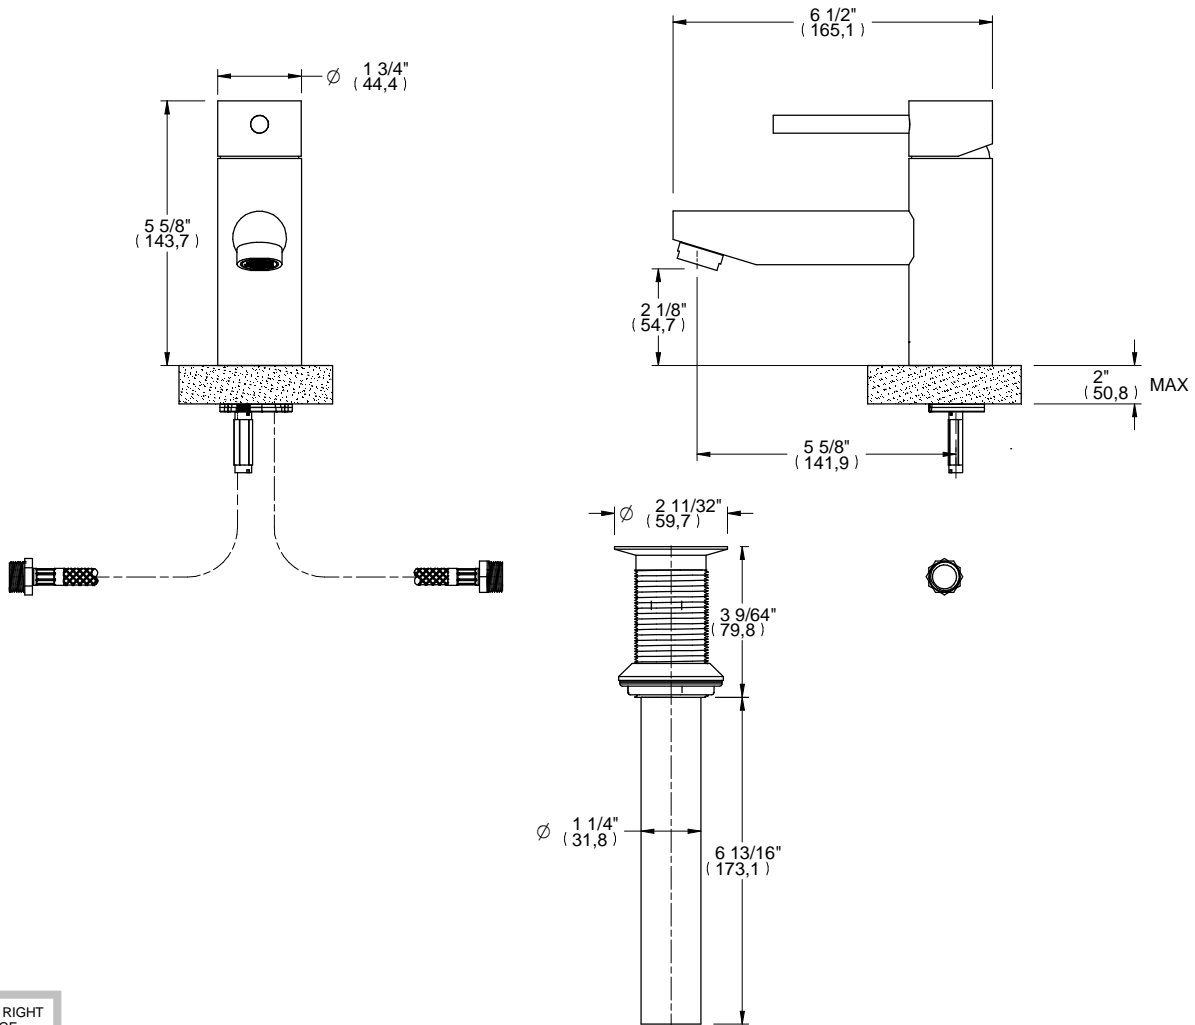

CAL Green

L1

ALTMANS RESERVES THE RIGHT TO MODIFY AND CHANGE SPECIFICATIONS AT ANY TIME. PLEASE VERIFY DIMENSIONS PRIOR TO INSTALLATION.

Features

- Available in Chrome & Xsn
- Low Lead Brass Construction
- Ceramic Cartridge
- Flexible Connections for Easy Installation
- 15" Hose reach
- With 1LB7 Grid Drain

Through-Hole Specifications

Spout: $\text{Ø } 1 \frac{1}{4}" \text{ MAX}$

DIMENSIONS SHOWN TO NEAREST 1/16"