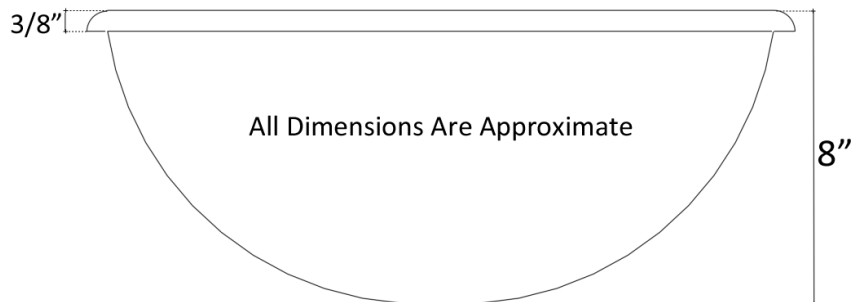

Description:

- Copper
- Drop-In or Vessel Mount
- Use standard 1.5" drain
- Clean with mild soap
No abrasive chemicals

Available Finishes:

- DB** Dark Bronze
- WC** Weathered Copper
- PN** Polished Nickel
- SN** Satin Nickel
- PW** Pewter

Available Drains:

- D004** Grid Strainer
- D005** Lift and Turn
- D101-** Decorative Drains
- D604**

DIMENSIONS WILL VARY. DO NOT use this sheet as a guide for countertop cuts.