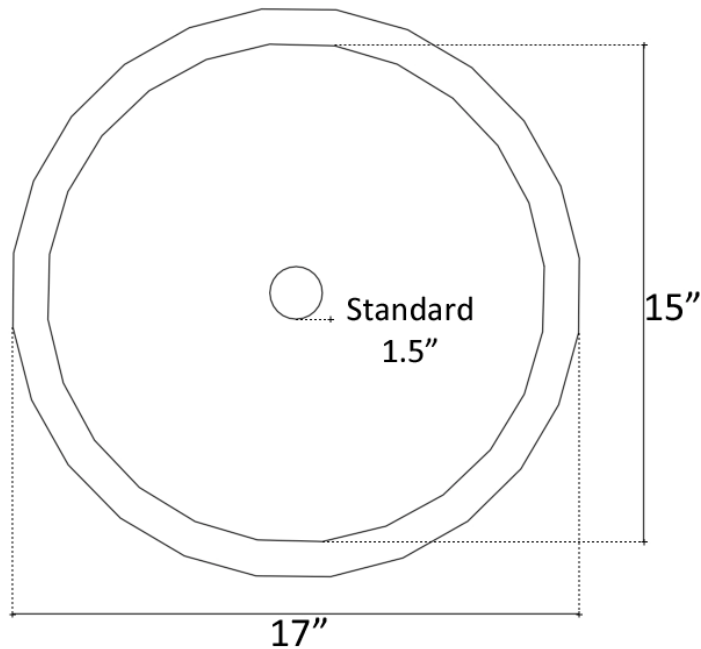

Description:

- Copper
- Drop-In or Vessel Mount
- Use standard 1.5" drain
- Clean with mild soap
No abrasive chemicals

Available Finishes:

- DB** Dark Bronze
- WC** Weathered Copper
- PN** Polished Nickel
- SN** Satin Nickel
- PW** Pewter

Available Drains:

- D004** Grid Strainer
- D005** Lift and Turn
- D101-** Decorative Drains
- D604**

DIMENSIONS WILL VARY. DO NOT use this sheet as a guide for countertop cuts.