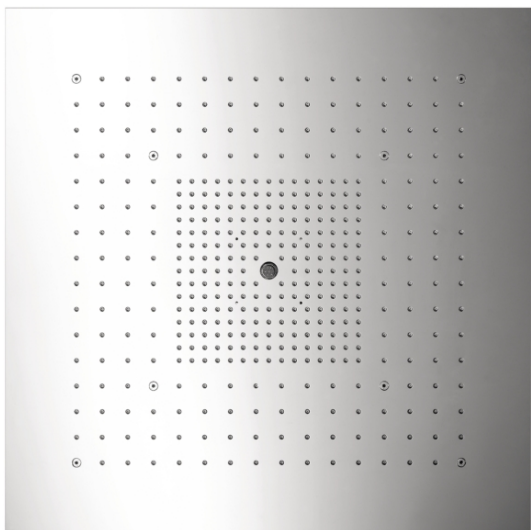

Axor ShowerCollection
Axor ShowerCollection ShowerHeaven
 Finishes : **Stainless Steel** Part no. : **10625801**

Description

Features

- 405 no-clog spray channels
- Spray modes: RainAir, Full, Mono
- Flow: 2.5 GPM
- Requires 3 supply lines
- Spray zones: Bodyzone — outer showerhead zone, Rainzone — inner showerhead zone with AIR function, Laminar spray — at 3/4 "

Comprised of

- Rough, Quattro Green 3-Way Diverter (no shared function), 3/4" (#15936USA)

Item details

List Price \$ 7,311.00

Technology

Compliance

Product image

Scale drawing