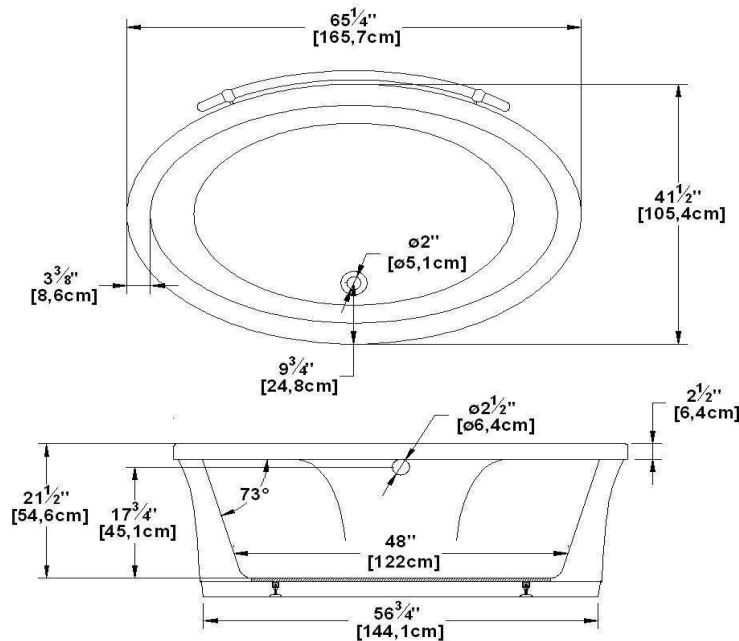

Essential Freestanding

Product code : **ES66FS**

Draft revision : **20121207145931**

External dimensions : **65" x 41,5" x 24,5" [165,1 cm x 105,4 cm x 62,2 cm]**

Serie : **freestand**

Seats : **2**

2012 catalog page : **21**

Low-profile available : **no**

Arm rests : **no**

Low-profile available : **no**

Also available in DECKMOUNT

Draft and specs

Specifications	
Capacity :	66 IMP Gal. / 86,1 US Gal. / 300,0 liters
AeroMassage™ :	47 Easy Clean™ air jets
Super AeroMassage™ :	AeroMassage™ + 12 Easy Clean™ air jets
Dynamic Turbo™ :	unavailable
Confort Air™ :	unavailable
Characteristics :	n/a

Remarks	
*all measures have a precision of ± 1/4" (0,63cm)	
*internal dimensions taken at 4" (10cm) from bath bottom	
*capacity is measured by filling the soaker to 1-1/2" under the overflow	
*textured skirt available on all freestanding products	
*shelf height is 3/4" on all "low-profile" models