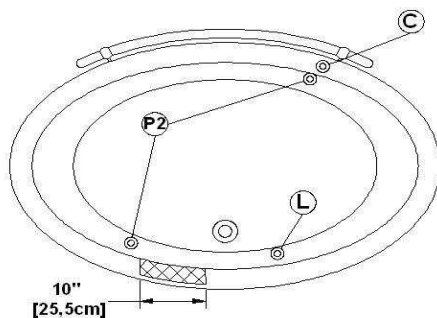

Options and installation

*accessories and decorative lines positions are approximative

Additional(s) note(s) :

Over-flow must be installed with flexible piping. When ordered with AeroMassage™ or Super AeroMassage™, blower must be relocated. Keypad not installed when ordered with remote control.

Legend		
(S) Blower	(L) Mood light	(C) Keypad
(P1) Pump	(P2) Grab bar	
Recommended faucets drilling location*		
Deck cut-out line - - - - -		

Available models	
Model	Availability
Soaker alone	x
Confort Air™	
AeroMassage™	x
Super AeroMassage™	x
Dynamic Turbo™ (not available in the U.S.)	
Dynamic Turbo™ + AeroMassage™	
Dynamic Turbo™ + Super AeroMassage™	

Available recommended options	
Front skirt :	Included (Freestanding)
Recommended drain :	WOCOSB
Tiling flanges :	unavailable
Floating controller :	available

*It is possible that faucets may be installed elsewhere on the product. Verify, directly on the product, that there are no conflicting parts before drilling.

IMPORTANT NOTE : Specifications, dimensions and models are subject to change.

Visit our website <http://www.oceania-attitude.com> to access up-to-date dimensions and informations. In all cases, information on the website is the most up-to-date. Dimensions may vary slightly. To ensure proper fit, measurements must be taken on the product directly.

Head office

591, avenue des Entreprises
Thetford Mines, Quebec
CANADA G6H 4B2

Phone numbers

No-charge : 1-877-332-4224
Fax : 1-866-460-4334

Internet

Web : <http://www.oceania-attitude.com>
Email : info@oceaniabaths.com