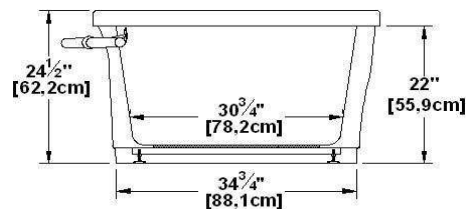

# Essential Freestanding

Product code : **ES66FS**

Draft revision : **20121207145931**

External dimensions : **65" x 41,5" x 24,5" [165,1 cm x 105,4 cm x 62,2 cm]**

Serie : **freestand**

Seats : **2**

2012 catalog page : **21**

Low-profile available : **no**

Arm rests : **no**

Low-profile available : **no**

Also available in DECKMOUNT

Remarks	
*all measures have a precision of ± 1/4" (0,63cm)	
*internal dimensions taken at 4" (10cm) from bath bottom	
*capacity is measured by filling the soaker to 1-1/2" under the overflow	
*textured skirt available on all freestanding products	
*shelf height is 3/4" on all "low-profile" models	