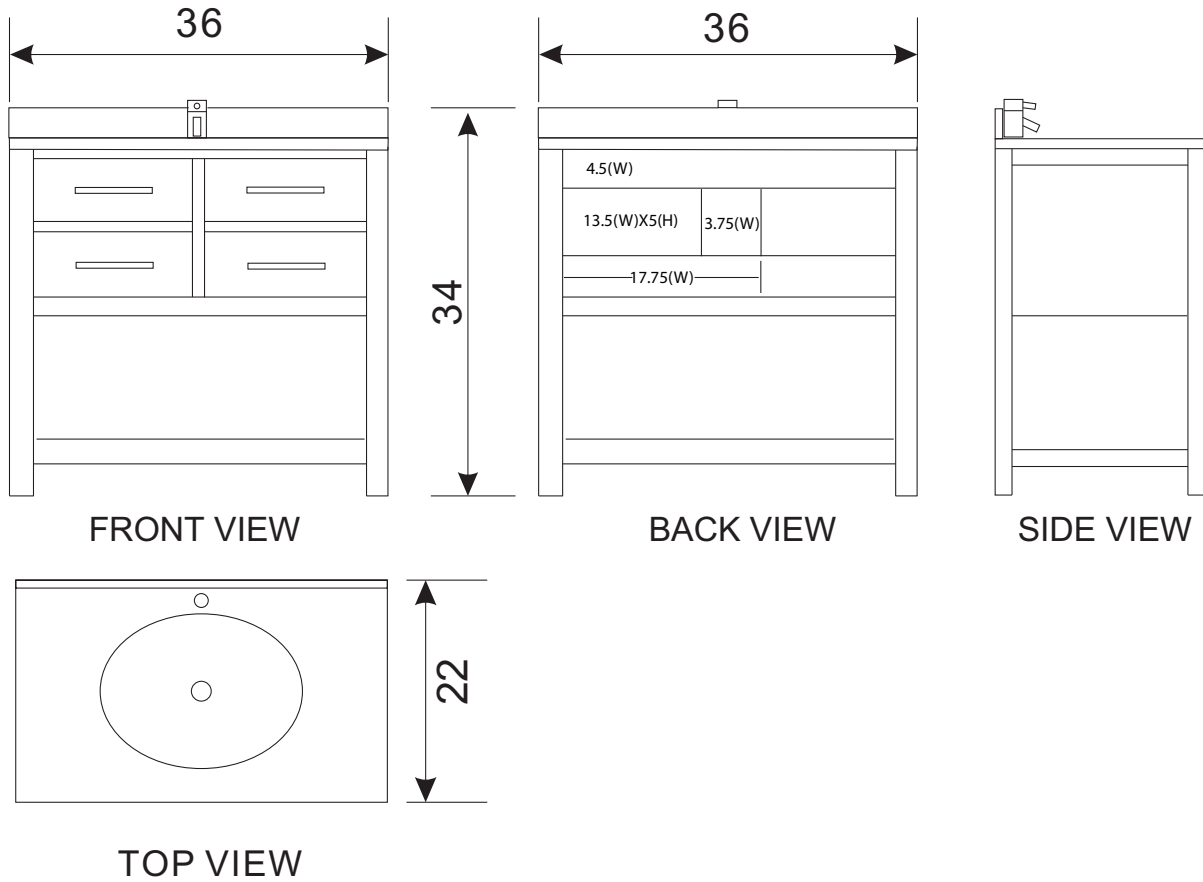

DEC077A London 36" Single Sink Vanity Set (Faucet not included)

Design Element™
Bath Furniture

The London Collection

The 36" London Vanity is elegantly constructed of solid oak wood. The white Carrara Marble counter top's classic beauty and contemporary styled cabinetry bring a sophisticated and clean look to any bathroom. Seated at the base of the ceramic sink is a chrome finished pop-up drain designed for easy one-touch draining. An espresso framed mirror is included. This beautiful vanity includes four drawers with satin nickel hardware, plus additional open storage space at the bottom. The London Bathroom Vanity is designed as a centerpiece to awe-inspire the eye without sacrificing quality, functionality or durability.

London 36" Single Sink Vanity Set

DEC077A Product Features

- Solid Hardwood Construction
- Pearl White Finish
- White Carrara Marble Counter Top
- Two Under-Mounted Ceramic Sinks with Overflow Drain
- Two Chrome Pop-Up Drains
- Two Mirrors with White Frame
- Four Functional Pull-out Drawers
- Two Pull-down Hinged Panels
- Satin Nickel Finish Hardware
- Specs: 35.5"H x 36.25"W x 22"D

The London Collection

London 36" Single Sink Vanity Set
 London 36" Single Sink Vanity Set
 London 36" Single Sink Vanity Set
 London 36" Single Sink Vanity Set
 London 48" Single Sink Vanity Set
 London 48" Single Sink Vanity Set
 London 61" Double Sink Vanity Set
 London 61" Double Sink Vanity Set
 London 60" Linen Cabinet
 London 66" Linen Cabinet

DEC076D
 DEC076D-W
 DEC077A
 DEC077A-W
 DEC076C
 DEC076C-W
 DEC076A
 DEC076A-W
 CAB004
 CAB004-W

Design Element
 Bath Furniture

8715 Boston Place
 Rancho Cucamonga, CA 91730

www.DesignElementUSA.com