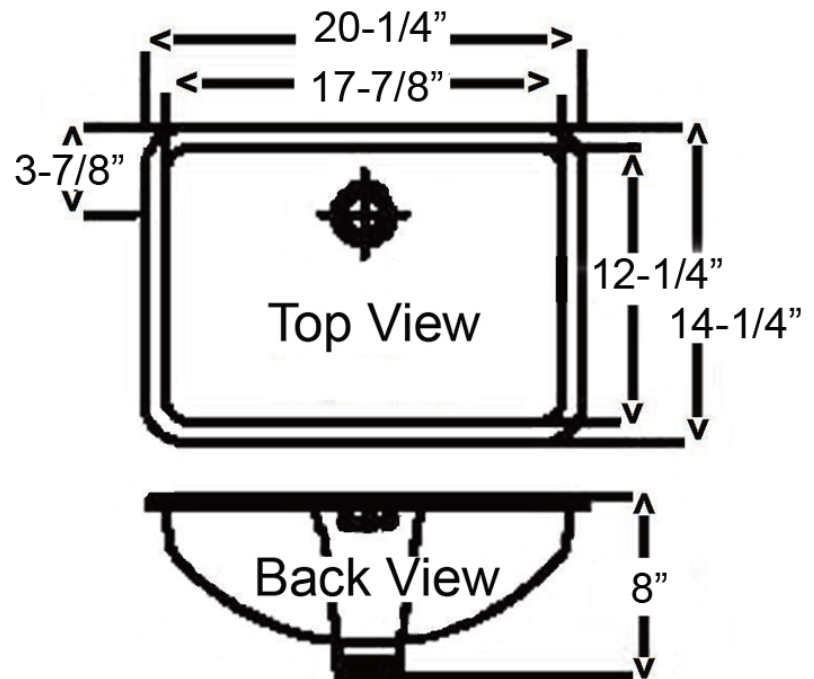

CLEO WASH BASIN

Cat. No.
4-715

Features:

- ▶ Made of Vitreous China
- ▶ Rectangular
- ▶ Round Bottom
- ▶ Overflow
- ▶ Mounting Clips Needed - Order Separately \$8.50

Colors:

WH White
BQ Bisque

Meets or exceeds the following specifications: ASME A112.19.2 2008 and CSA B45.1-08 for ceramic plumbing fixtures.

W: 20 1/4"
D: 14 1/4"
H: 8"
Flange: 1 5/8"

Interior Dimensions:

Basin Interior: 17 7/8" x 12 1/4"
Basin Depth: 6 1/4"
Back of basin to center of drain: 3 7/8"

Dimensions of fixture are nominal and may vary within the range of tolerances established by ANSI Standard A112.19.2. Dimensions and specifications subject to change without notice.