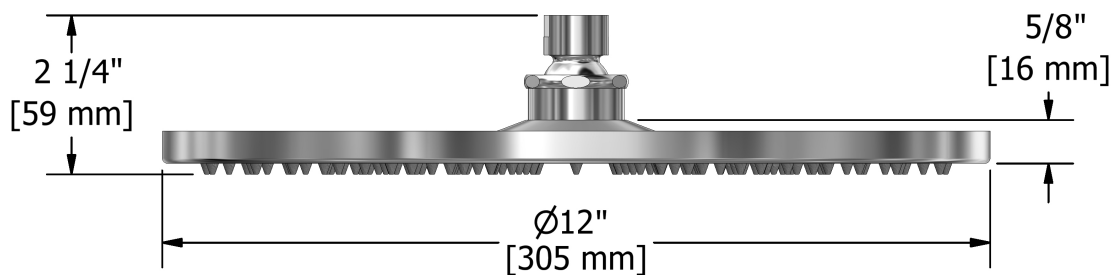

30 cm (12") shower head
472XX

Specifications

Descriptions

- Swivel
- Scale-free
- ½" inlet female

Available colors

- C : Chrome
- BN : Brushed nickel (PVD)

Available flows

- 9.5 L/min, 2.5 gpm (US) 60psi

Certifications

- CSA B125.1
- ASME A112.18.1
- CMR248 Approval

Sizes, models and finishes may differ from those presented.

Warranty

The Riobel inc. product carries a limited LIFETIME warranty on the finish Chrome, Gold (PVD), Brushed nickel (PVD), Night brushed (PVD), Polished nickel (PVD) and all working parts and is guaranteed from the initial date of purchase against all manufacturing defects. Other finished 1 year.