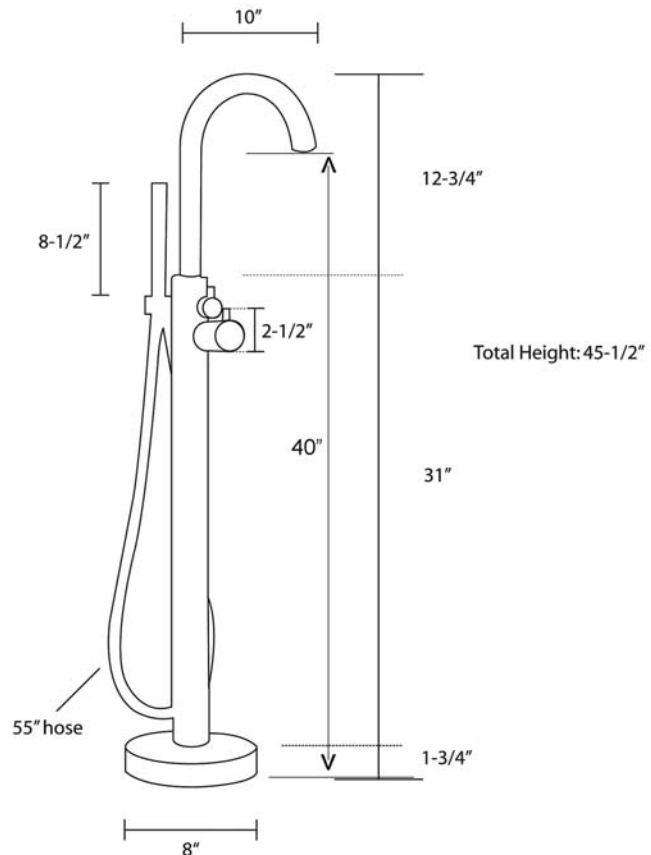

# FREESTANDING THERMOSTATIC TUB FILLER

Cat. No.  
7913

1/2" NPT connection under floor

## Features:

- ▶ Gooseneck swivel spout
- ▶ Flow rate 6 GPM
- ▶ Thermostatic Temperature Control within 1°C
- ▶ Push button diverter
- ▶ Single lever control
- ▶ Wand Style Hand Shower flow rate 2.5 GPM
- ▶ Mounts to wood or tile floor
- ▶ Available in 2 finishes

## Finishes:

- CP Polished Chrome
- SN Brushed Nickel

Dimensions are nominal and may vary. Dimensions and specifications subject to change without notice.