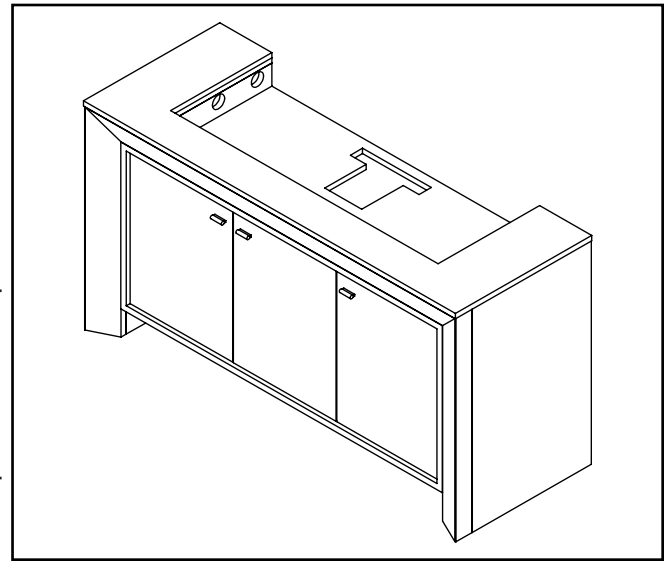

**PRODUCT DESCRIPTION**

5660 Series 60" Vanity Set

- Available in Red Mahogany (RM) Finish
- Solid Wood Frame
- Three Doors
- Satin Nickel Hardware & Accents
- Adjustable Interior Shelf
- Includes Black Granite Top

**PRODUCT MEASUREMENTS**

- Width: 60"
- Depth: 22"
- Counter Height: 32.38"
- Overall Height (with 1465/1466 installed): 36"

**REQUIRED ACCESSORIES**

- 1465 or 1466 Lavatories

**RECOMMENDED ACCESSORIES**

- 9915 Linen Tower
- 9785 Mirror