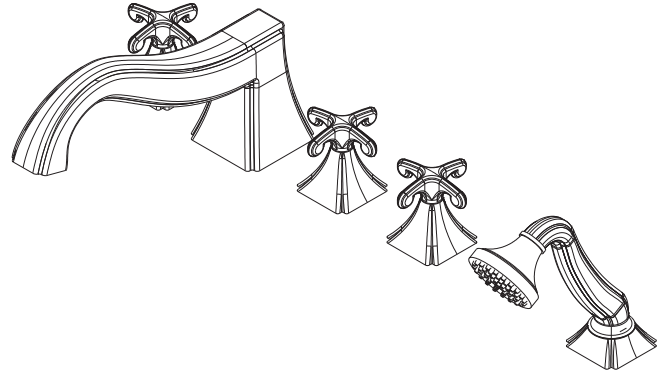

KIARA

Roman Tub with Handshower Deck Trim 2527

Features

- Solid brass construction
- ADA compliant traditional cross handles
- 3-11/16" (9.4 cm) spout height at outlet
- 9-1/2" (24.1 cm) spout reach (c-c)
- Intended for use with Newport Brass rough valve kit (Included Accessory) which incorporates the following:
  - Brass valve bodies and spout nipple
  - Quarter-turn washerless ceramic disc 3/4" valve cartridges
  - Diverter valve and hoses as needed for handshower

Codes / Standards Compliance

Meets or exceeds the following at date of manufacture:

- ASME A112.18.1/CSA B125.1
- IAPMO/cUPC
- IPC
- ADA
- ICC/ANSI A117.1
- Energy Policy Act of 1992
- EPA Watersense
- All applicable US Federal and State material regulations

Colors / Finishes

- 15: Polished Nickel
- 15S: Satin Nickel
- 26: Polished Chrome
- 10B: Oil Rubbed Bronze
- Other: Refer to the Newport Brass catalog for additional color/finish options.

Specified Model

Model	Description	Colors / Finishes				
2527	Roman Tub with Handshower Deck Trim	☐ 15	☐ 15S	☐ 26	☐ 10B	☐ Other

Required Accessory:

Trim, above, and Rough Valve Kit, below, must both be specified.

Application	Roman Tub			Roman Tub with Handshower					
	Hot Valve	Cold Valve	Spout Quick-Connect Fitting	Hot Valve	Cold Valve	Spout Quick-Connect Fitting	Poly-Braided Hose	Handshower Diverter	H/S Flange Hardware
Inlet/Outlet Size	3/4"	3/4"	3/4"	3/4"	3/4"	3/4"	1/2"	1/2" / 3/4"	-
Part Number	☐ 1-565			☐ 1-566					
Image									

Product Specification:

Add "Color / Finish" suffix to Tub Deck Trim model number, below.

The Roman Tub with Handshower Deck Trim shall be made of solid brass construction. Roman Tub with Handshower Deck Trim shall incorporate ADA compliant traditional cross handles. Product shall incorporate a 3-11/16" (9.4 cm) spout height at outlet and a 9-1/2" (24.1 cm) spout reach (c-c). Rough valve kit shall incorporate brass valve bodies with quarter-turn washerless ceramic disc 3/4" valve cartridges, a spout nipple and a diverter valve with hoses as needed for handshower. Roman Tub with Handshower Deck Trim shall be Newport Brass Model 2527/____ which includes Newport Brass rough valve kit 1-566.