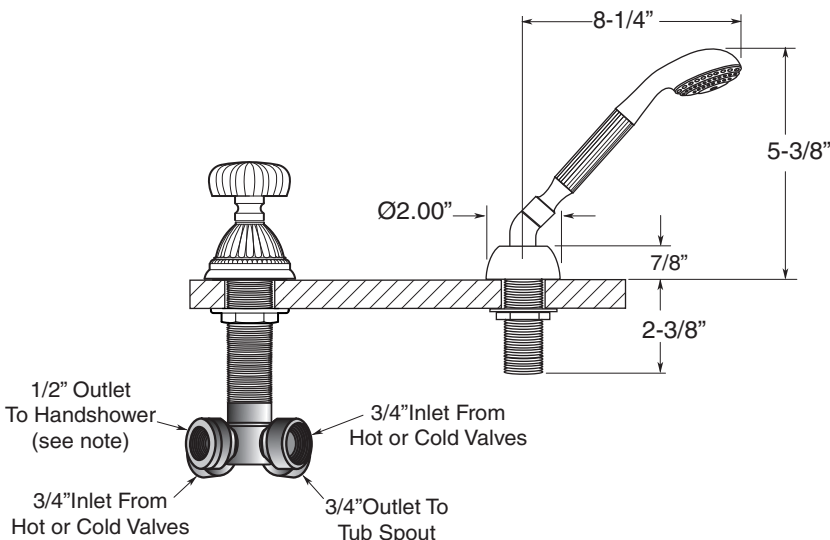

FEATURES:

- All brass construction.
- Melon style handle with setscrew attachment.
- 3/4" valve bodies with 1/4-turn ceramic disc cartridge.
- Available in all finishes. Warranty varies according to finish.
- Certified to meet and exceed the following codes and standards:
ASME A112.18.1-2005/CSAB 125.1-2005

Specifications
Series 3200

Madison Elite
Roman Tub Set with Deckmount
Handshower and Diverter
1.324093
(1.324093T - Trim only)

Spout and valves install through 1-1/4" diameter holes.
Plumber to provide 3/4" supply lines to valves

NOTE: 1/2" outlet for in-line vacuum breaker (18.15.055), and 60" chrome spiral hose (18.10.016) - INCLUDED

Note: Measurements are subject to change or cancellation. No responsibility is assumed for use of superseded or voided pages.

Series 3200

Madison Elite
Roman Tub Set with Deckmount
Diverter and Handshower