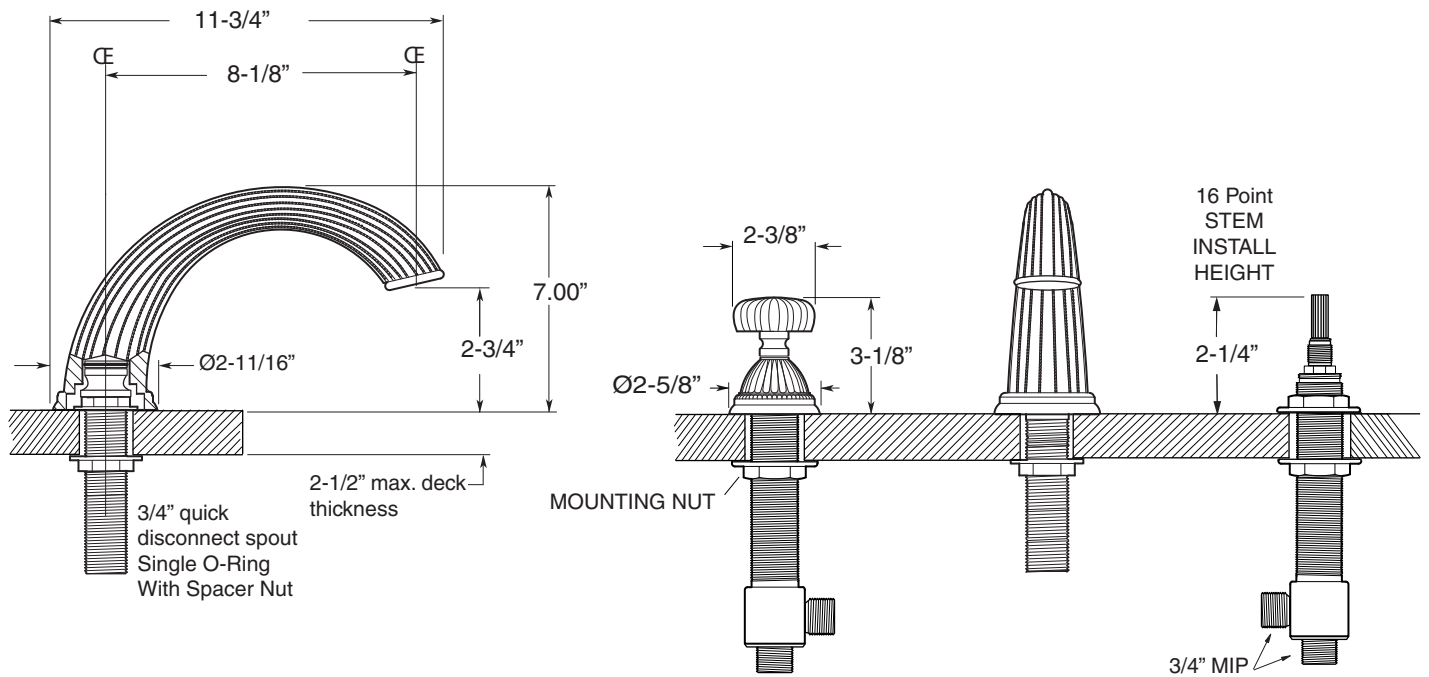

FEATURES:

- All brass construction.
- Melon style handle with setscrew attachment.
- 3/4" valve bodies with 1/4-turn ceramic disc cartridge.
- Available in all finishes. Warranty varies according to finish.
- Certified to meet and exceed the following codes and standards:
ASME A112.18.1-2005/CSAB 125.1-2005

Specifications
Series 3200

Madison Elite
Roman Tub Set with Deckmount
Handshower and Diverter
1.324093
(1.324093T - Trim only)

Spout and valves install through 1-1/4" diameter holes.
Plumber to provide 3/4" supply lines to valves

NOTE: 1/2" outlet for in-line vacuum breaker (18.15.055), and 60" chrome spiral hose (18.10.016) - INCLUDED

Note: Measurements are subject to change or cancellation. No responsibility is assumed for use of superseded or voided pages.

Series 3200

Madison Elite
Roman Tub Set with Deckmount
Diverter and Handshower