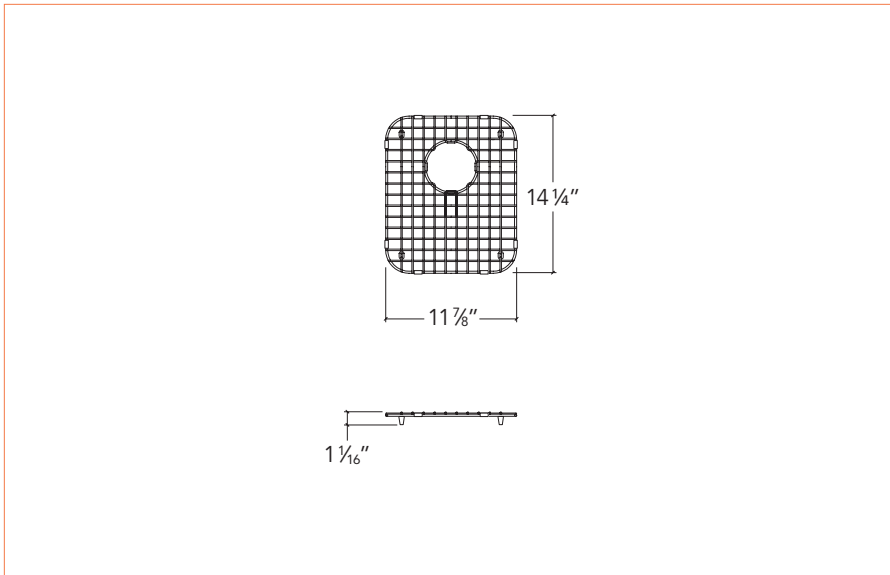

PRO INOX

E-G

Grid
for embossed kitchen sink

IE-G-1416

Installation

N/A

Bowl

14" × 16"

Overall

11 7/8" × 14 1/4" × 1 1/16"

Cabinet

N/A

Drain

Ø 3 1/2"

Packaging

12" × 14 1/2"

5 lbs

Features and earnings

- 304 electro polished stainless steel
- Silicone legs prevent the grid from sliding around
- Prevents dishes and silverware from striking the bottom of the sink
- Lets water drain away from items placed in the sink
- Provides a flat, stable surface to place things on