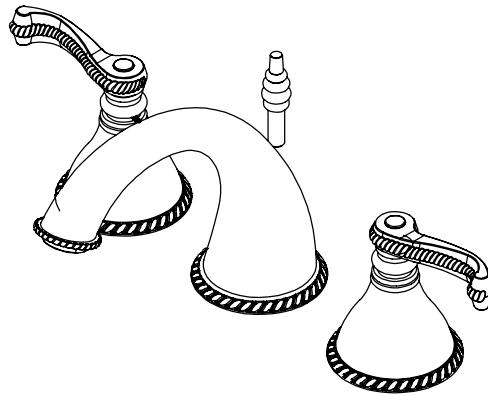

Features

- Brass construction with choice of 21 finishes
- Two Lever Handles
- Quarter turn Ceramic Disk cartridges
- 2.2gpm @ 60 psi

Order Matrix

Model	Main/Accent Finish
1ARBEJL	AB - Antique Brass
	ABM - Antique Brass Matt
	AC - Antique Copper
	ACM - Antique Copper Matt
	BB - Bright Brass
	CH - Chrome
	GD - Gold
	OB - Oil Rubbed Bronze
	PN - Polished Nickel
	SB - Satin Brass
	SC - Satin Chrome
	SN - Satin Nickel
	TB - Tuscan Brass
	AQ - Aqua
	BD - Bordeaux
	BK - Black
	MB - Matte Black
	MW - Matte White
	NC - Natural Cream
	RD - Red
	WH - White

**ETRUSCAN**  
Widespread Lavatory Set with Pop-Up  
Model: 1ARBEJL XX-XX

Critical Dimensions

TEL: 905-851-6781  
FAX: 905-851-8031  
TOLL FREE: 800-461-5901

THE **Rubinet** FAUCET COMPANY

www.rubinet.com