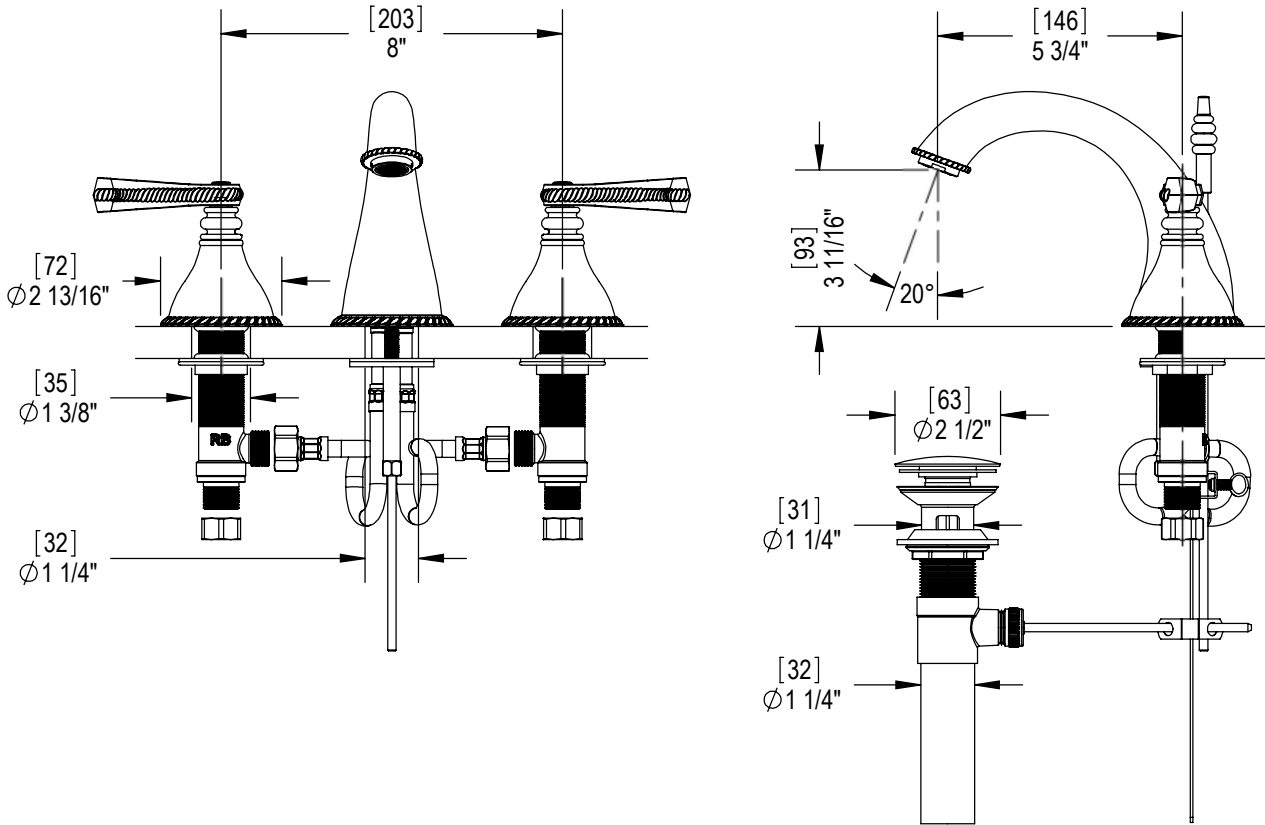

Features

- Brass construction with choice of 21 finishes
- Two Lever Handles
- Quarter turn Ceramic Disk cartridges
- 2.2gpm @ 60 psi

Order Matrix

Model	Main/Accent Finish
1ARBEJL	AB - Antique Brass
	ABM - Antique Brass Matt
	AC - Antique Copper
	ACM - Antique Copper Matt
	BB - Bright Brass
	CH - Chrome
	GD - Gold
	OB - Oil Rubbed Bronze
	PN - Polished Nickel
	SB - Satin Brass
	SC - Satin Chrome
	SN - Satin Nickel
	TB - Tuscan Brass
	AQ - Aqua
	BD - Bordeaux
	BK - Black
	MB - Matte Black
	MW - Matte White
	NC - Natural Cream
	RD - Red
	WH - White

**ETRUSCAN**  
Widespread Lavatory Set with Pop-Up  
Model: 1ARBEJL XX-XX

Critical Dimensions

TEL: 905-851-6781  
FAX: 905-851-8031  
TOLL FREE: 800-461-5901

THE **Rubinet** FAUCET COMPANY

www.rubinet.com