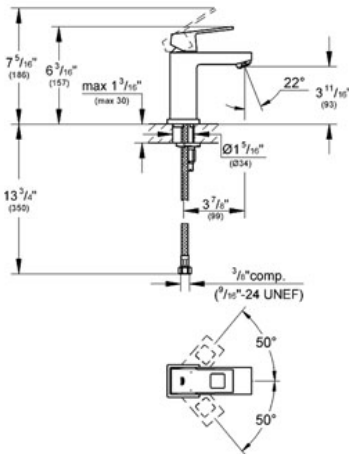

# EUROCUBE Lavatory Centerset S-Size

MODEL # 23133

GROHE America, Inc | 200 North Gary Avenue, Suite G, Roselle, IL 60172  
Phone: +1 (800) 444-7643 | Fax: +1 (800) 225-2778 | us-customerservice@grohe.com

### Product Description: Lavatory Centerset S-Size

#### Standard Specification:

- GROHE StarLight® finish
- GROHE SilkMove® ceramic cartridge
- GROHE EcoJoy® technology for less water and perfect flow
- GROHE QuickFix™ Plus installation system
- Single hole installation
- Metal lever
- Flow control
- Smooth body
- Stainless Steel Braided Flexible Supplies
- Temperature limiter
- Max Flow Rate 1.5 gpm (5.7 L/min)