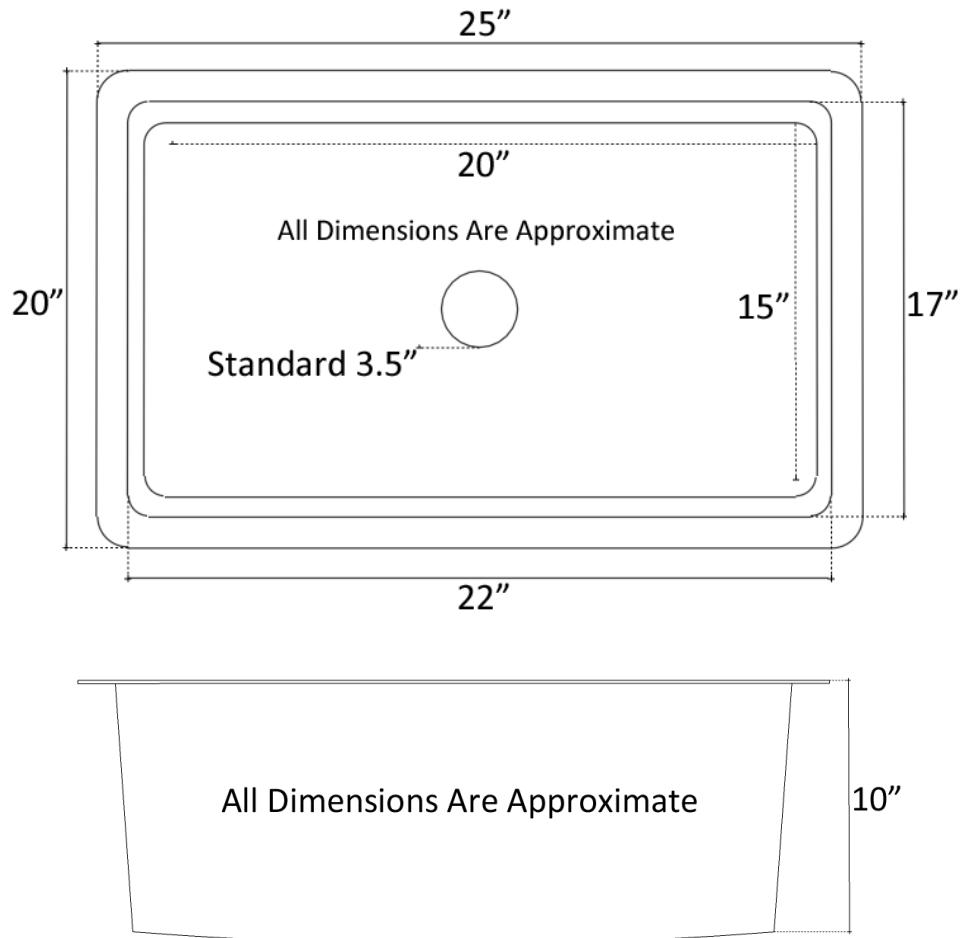

Description:

- Copper
- Undermount
- Use standard 3.5" drain
- Clean with mild soap
No harsh chemicals

Available Finishes:

- DB** Dark Bronze
- WC** Weathered Copper

Available Drains:

- D003** Basket Strainer
- D007** Disposal Flange

DIMENSIONS WILL VARY. DO NOT use this sheet as a guide for countertop cuts.