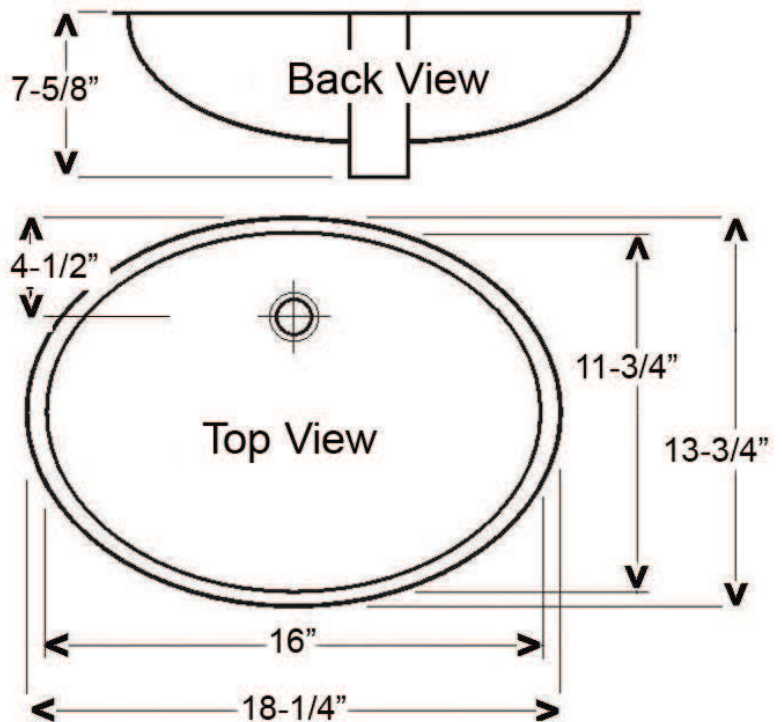

ROSA 460 WASH BASIN

Cat. No.
4-734

W: 18 1/4"
D: 13 3/4"
H: 7 5/8"
Flange: 2 5/8" x 1 5/8" deep

Interior Dimensions:

Basin Interior: 16" x 11 3/4"
Basin Depth: 6"

Features:

- ▶ Made of Vitreous China
- ▶ Oval Shape
- ▶ Overflow
- ▶ Undercounter
- ▶ Mounting Clips Needed - Order Separately \$8.50

Colors:

WH White
BQ Bisque

Meets or exceeds the following specifications: ASME A112.19.2 2008 and CSA B45.1-08 for ceramic plumbing fixtures.

Dimensions of fixture are nominal and may vary within the range of tolerances established by ANSI Standard A112.19.2. Dimensions and specifications subject to change without notice.