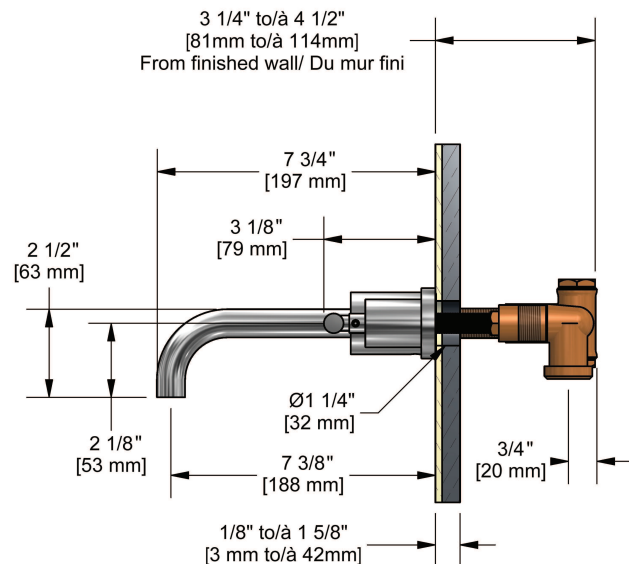

Sizes, models and finishes may differ from those presented.

Warranty

The Riobel inc. product carries a limited LIFETIME warranty on the finish Chrome, Gold (PVD), Brushed nickel (PVD), Night brushed (PVD), Polished nickel (PVD) and all working parts and is guaranteed from the initial date of purchase against all manufacturing defects. Other finished 1 year.

Customer Service

Ontario, West Canada : 888-287-5354 Quebec, Maritimes, United States : 866-473-8442

2014.04.28