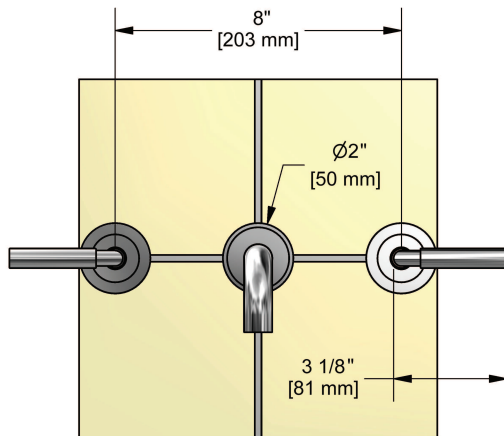

Sizes, models and finishes may differ from those presented.

Warranty

The Riobel inc. product carries a limited LIFETIME warranty on the finish Chrome, Gold (PVD), Brushed nickel (PVD), Night brushed (PVD), Polished nickel (PVD) and all working parts and is guaranteed from the initial date of purchase against all manufacturing defects. Other finished 1 year.

Customer Service

Ontario, West Canada : 888-287-5354 Quebec, Maritimes, United States : 866-473-8442

2014.04.28