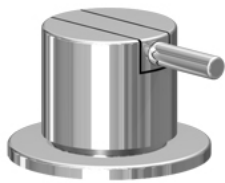

Date:

Client:

Project:

VOLA product: 590A

590A

One-handle mixer with ceramic disc technology for table mounting 500, with swivel spout 090A and water saving aerator.
 Hole cut out size, mixer: 42 mm.
 Hole cut out size, spout: 21 mm, max. 29 mm.

Flow

	Bar:	1,0	2,0	3,0	4,0	5,0
590A	(l/min)	8,1	9,0	9,0	9,0	9,0

Available in colours

- Color 02, Grey
- Color 04, Light blue
- Color 05, Orange
- Color 06, Light green
- Color 08, Yellow
- Color 09, Dark grey
- Color 12, Mocca
- Color 14, Bright red
- Color 15, Dark blue
- Color 16, Polished chrome
- Color 17, Gloss black
- Color 18, White
- Color 19, Natural brass
- Color 20, Brushed chrome
- Color 21, Carmine red
- Color 25, Pink
- Color 27, Matt black
- Color 40, Brushed stainless steel

Date:

Client:

Project:

VOLA product: 590A

090A
Swivel spout.
Hole cut out size: 21 mm, max. 29 mm.

500
One-handle table-mounted mixer.