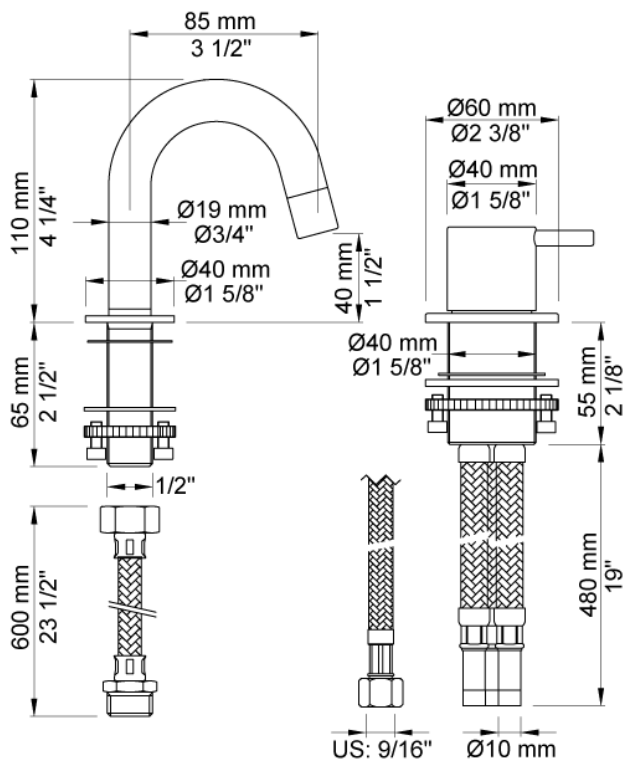

Date:

Client:

Project:

VOLA product: 590A

590A

One-handle mixer with ceramic disc technology for table mounting 500, with swivel spout 090A and water saving aerator.
 Hole cut out size, mixer: 42 mm.
 Hole cut out size, spout: 21 mm, max. 29 mm.

Flow

	Bar:	1,0	2,0	3,0	4,0	5,0
590A	(l/min)	8,1	9,0	9,0	9,0	9,0

Available in colours

- Color 02, Grey
- Color 04, Light blue
- Color 05, Orange
- Color 06, Light green
- Color 08, Yellow
- Color 09, Dark grey
- Color 12, Mocca
- Color 14, Bright red
- Color 15, Dark blue
- Color 16, Polished chrome
- Color 17, Gloss black
- Color 18, White
- Color 19, Natural brass
- Color 20, Brushed chrome
- Color 21, Carmine red
- Color 25, Pink
- Color 27, Matt black
- Color 40, Brushed stainless steel

Date:

Client:

Project:

VOLA product: 590A

090A
Swivel spout.
Hole cut out size: 21 mm, max. 29 mm.

500
One-handle table-mounted mixer.