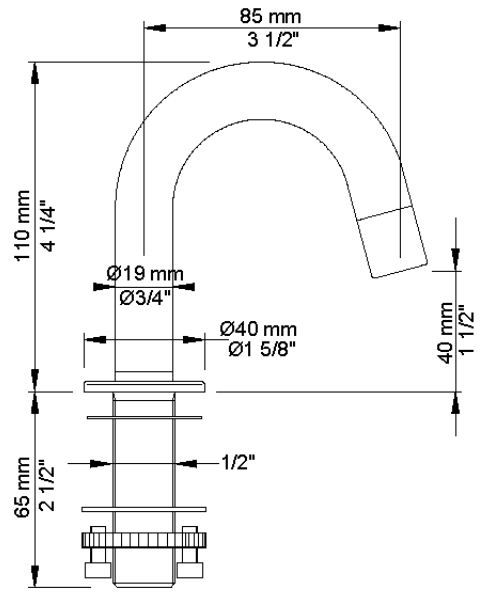

Date:

Client:

Project:

VOLA product: 590A

590A

One-handle mixer with ceramic disc technology for table mounting 500, with swivel spout 090A and water saving aerator.
 Hole cut out size, mixer: 42 mm.
 Hole cut out size, spout: 21 mm, max. 29 mm.

Flow

	Bar:	1,0	2,0	3,0	4,0	5,0
590A	(l/min)	8,1	9,0	9,0	9,0	9,0

Available in colours

- Color 02, Grey
- Color 04, Light blue
- Color 05, Orange
- Color 06, Light green
- Color 08, Yellow
- Color 09, Dark grey
- Color 12, Mocca
- Color 14, Bright red
- Color 15, Dark blue
- Color 16, Polished chrome
- Color 17, Gloss black
- Color 18, White
- Color 19, Natural brass
- Color 20, Brushed chrome
- Color 21, Carmine red
- Color 25, Pink
- Color 27, Matt black
- Color 40, Brushed stainless steel

Date:

Client:

Project:

VOLA product: 590A

090A
Swivel spout.
Hole cut out size: 21 mm, max. 29 mm.

500
One-handle table-mounted mixer.