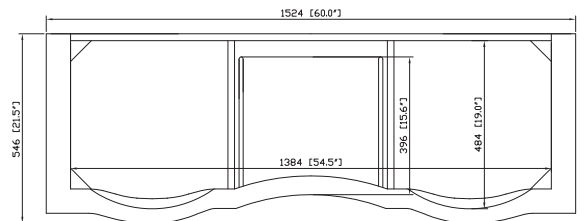

Colors / Finishes

- Antique Cherry

Nominal Dimension

- 60W x 21.5D x 34H (inches)

Components

| | |
|------------|------------------|
| Mirror | PROVENCE-M24-AC |
| Vanity Top | PROVENCE-SUT61BN |
| Sink | CUM16WT |

Product Diagrams

Front

Back

Side

Top