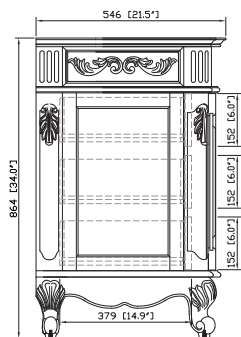

Avanity

PROVENCE-V60-AC

Features

- Solid poplar frame and cherry veneer MDF
- Handcrafted details
- 2 soft-close doors
- 3 soft-close drawers
- Antique brass finished hardware
- Vanity accomodates dual undermount sinks
- Adjustable height levelers
- Under counter application

Colors / Finishes

- Antique Cherry

Nominal Dimension

- 60W x 21.5D x 34H (inches)

Components

| | |
|------------|------------------|
| Mirror | PROVENCE-M24-AC |
| Vanity Top | PROVENCE-SUT61BN |
| Sink | CUM16WT |

Product Diagrams

Front

Back

Side

Top