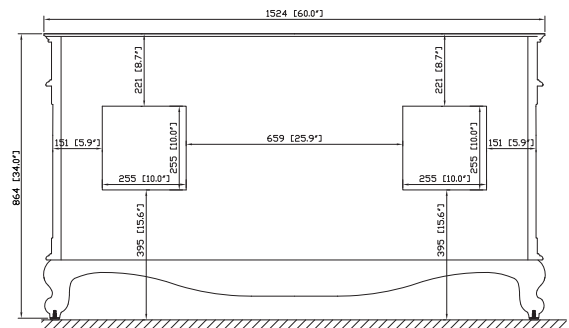

Colors / Finishes

- Antique Cherry

Nominal Dimension

- 60W x 21.5D x 34H (inches)

Components

| | |
|------------|------------------|
| Mirror | PROVENCE-M24-AC |
| Vanity Top | PROVENCE-SUT61BN |
| Sink | CUM16WT |

Product Diagrams

Front

Back

Side

Top