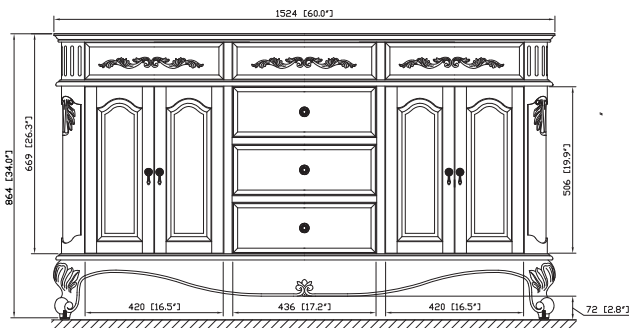

Avanity

PROVENCE-V60-AC

Features

- Solid poplar frame and cherry veneer MDF
- Handcrafted details
- 2 soft-close doors
- 3 soft-close drawers
- Antique brass finished hardware
- Vanity accomodates dual undermount sinks
- Adjustable height levelers
- Under counter application

Colors / Finishes

- Antique Cherry

Nominal Dimension

- 60W x 21.5D x 34H (inches)

Components

| | |
|------------|------------------|
| Mirror | PROVENCE-M24-AC |
| Vanity Top | PROVENCE-SUT61BN |
| Sink | CUM16WT |

Product Diagrams

Front

Back

Side

Top