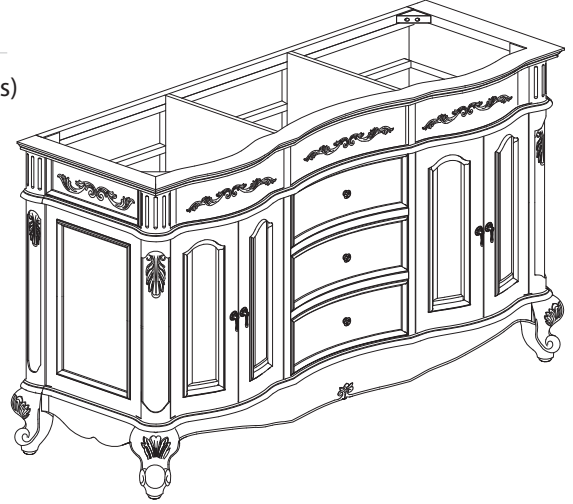

Avanity

PROVENCE-V60-AC

Features

- Solid poplar frame and cherry veneer MDF
- Handcrafted details
- 2 soft-close doors
- 3 soft-close drawers
- Antique brass finished hardware
- Vanity accomodates dual undermount sinks
- Adjustable height levelers
- Under counter application

Colors / Finishes

- Antique Cherry

Nominal Dimension

- 60W x 21.5D x 34H (inches)

Components

| | |
|------------|------------------|
| Mirror | PROVENCE-M24-AC |
| Vanity Top | PROVENCE-SUT61BN |
| Sink | CUM16WT |