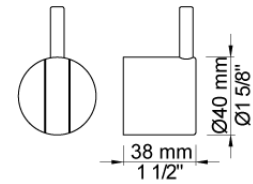

Date: _____

Client: _____

Project: _____

VOLA product: 131

131

One-handle build-in mixer with ceramic disc technology.
 131UP = Mixer 100.
 131AP = Handle NR28, 250 mm double swivel spout 030,
 60 mm circular flanges 001, 3001.

Date:

Client:

Project:

VOLA product: 131

001
60 mm circular flange.
Hole Ø33 mm.

030
250 mm double swivel spout with water saving aerator.

100
One-handle build-in mixer with fixed outlet socket.
1/2" connection to copper, steel, iron or pex pipe work.

Date:

Client:

Project:

VOLA product: 131

3001
60 mm circular flange. Hole Ø36 mm.

NR28
Operating handle for 100, 200, 300, 400 incl. variants.
Ø40 mm.