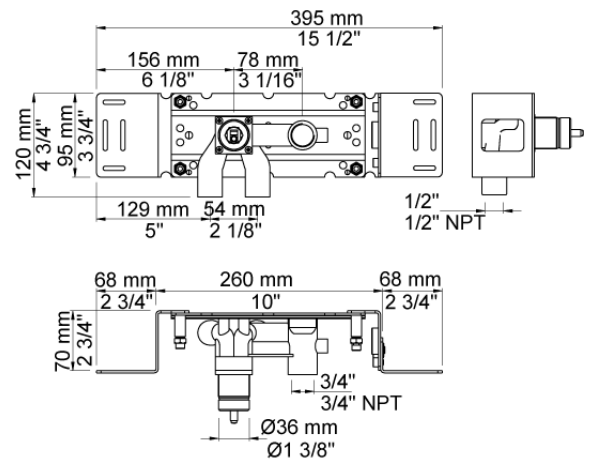

Date: _____

Client: _____

Project: _____

VOLA product: 131

131

One-handle build-in mixer with ceramic disc technology.
 131UP = Mixer 100.
 131AP = Handle NR28, 250 mm double swivel spout 030,
 60 mm circular flanges 001, 3001.

Date:

Client:

Project:

VOLA product: 131

001
60 mm circular flange.
Hole Ø33 mm.

030
250 mm double swivel spout with water saving aerator.

100
One-handle build-in mixer with fixed outlet socket.
1/2" connection to copper, steel, iron or pex pipe work.

Date:

Client:

Project:

VOLA product: 131

3001
60 mm circular flange. Hole Ø36 mm.

NR28
Operating handle for 100, 200, 300, 400 incl. variants.
Ø40 mm.