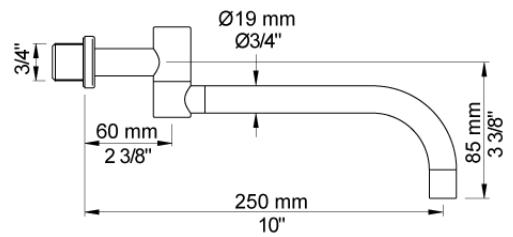

Date: _____

Client: _____

Project: _____

VOLA product: 131

131

One-handle build-in mixer with ceramic disc technology.
 131UP = Mixer 100.
 131AP = Handle NR28, 250 mm double swivel spout 030,
 60 mm circular flanges 001, 3001.

Date:

Client:

Project:

VOLA product: 131

001
60 mm circular flange.
Hole Ø33 mm.

030
250 mm double swivel spout with water saving aerator.

100
One-handle build-in mixer with fixed outlet socket.
1/2" connection to copper, steel, iron or pex pipe work.

Date:

Client:

Project:

VOLA product: 131

3001
60 mm circular flange. Hole Ø36 mm.

NR28
Operating handle for 100, 200, 300, 400 incl. variants.
Ø40 mm.