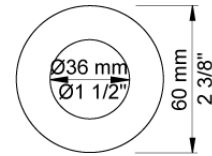

Date: _____

Client: _____

Project: _____

VOLA product: 131

131

One-handle build-in mixer with ceramic disc technology.
 131UP = Mixer 100.
 131AP = Handle NR28, 250 mm double swivel spout 030,
 60 mm circular flanges 001, 3001.

Flow

	Bar:	1,0	2,0	3,0	4,0	5,0
131	(l/min)	8,7	9,0	9,0	9,0	9,0

Available in colours

- Color 02, Grey
- Color 04, Light blue
- Color 05, Orange
- Color 06, Light green
- Color 08, Yellow
- Color 09, Dark grey
- Color 12, Mocca
- Color 14, Bright red
- Color 15, Dark blue
- Color 16, Polished chrome
- Color 17, Gloss black
- Color 18, White
- Color 19, Natural brass
- Color 20, Brushed chrome
- Color 21, Carmine red
- Color 25, Pink
- Color 27, Matt black
- Color 40, Brushed stainless steel

Date:

Client:

Project:

VOLA product: 131

001
60 mm circular flange.
Hole Ø33 mm.

030
250 mm double swivel spout with water saving aerator.

100
One-handle build-in mixer with fixed outlet socket.
1/2" connection to copper, steel, iron or pex pipe work.

Date:

Client:

Project:

VOLA product: 131

3001
60 mm circular flange. Hole Ø36 mm.

NR28
Operating handle for 100, 200, 300, 400 incl. variants.
Ø40 mm.