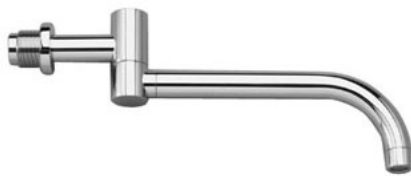

Date: _____

Client: _____

Project: _____

VOLA product: 131

131

One-handle build-in mixer with ceramic disc technology.
 131UP = Mixer 100.
 131AP = Handle NR28, 250 mm double swivel spout 030,
 60 mm circular flanges 001, 3001.

Flow

	Bar:	1,0	2,0	3,0	4,0	5,0
131	(l/min)	8,7	9,0	9,0	9,0	9,0

Available in colours

- Color 02, Grey
- Color 04, Light blue
- Color 05, Orange
- Color 06, Light green
- Color 08, Yellow
- Color 09, Dark grey
- Color 12, Mocca
- Color 14, Bright red
- Color 15, Dark blue
- Color 16, Polished chrome
- Color 17, Gloss black
- Color 18, White
- Color 19, Natural brass
- Color 20, Brushed chrome
- Color 21, Carmine red
- Color 25, Pink
- Color 27, Matt black
- Color 40, Brushed stainless steel

Date:

Client:

Project:

VOLA product: 131

001
60 mm circular flange.
Hole Ø33 mm.

030
250 mm double swivel spout with water saving aerator.

100
One-handle build-in mixer with fixed outlet socket.
1/2" connection to copper, steel, iron or pex pipe work.

Date:

Client:

Project:

VOLA product: 131

3001
60 mm circular flange. Hole Ø36 mm.

NR28
Operating handle for 100, 200, 300, 400 incl. variants.
Ø40 mm.