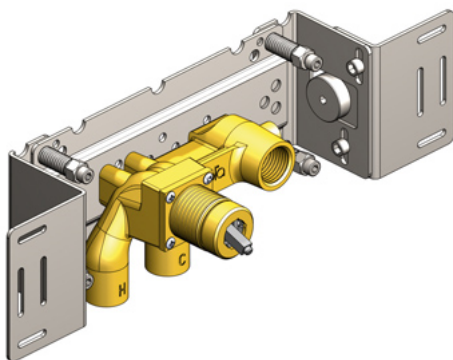

Date: _____

Client: _____

Project: _____

VOLA product: 131

131

One-handle build-in mixer with ceramic disc technology.
 131UP = Mixer 100.
 131AP = Handle NR28, 250 mm double swivel spout 030,
 60 mm circular flanges 001, 3001.

Date:

Client:

Project:

VOLA product: 131

001
60 mm circular flange.
Hole Ø33 mm.

030
250 mm double swivel spout with water saving aerator.

100
One-handle build-in mixer with fixed outlet socket.
1/2" connection to copper, steel, iron or pex pipe work.

Date:

Client:

Project:

VOLA product: 131

3001
60 mm circular flange. Hole Ø36 mm.

NR28
Operating handle for 100, 200, 300, 400 incl. variants.
Ø40 mm.