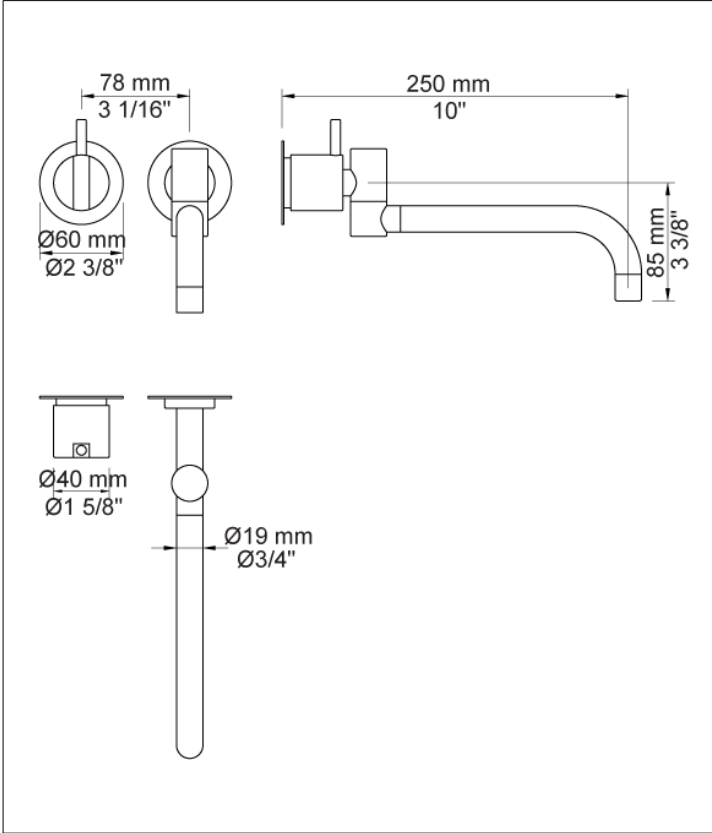

Date: _____

Client: _____

Project: _____

VOLA product: 131

131

One-handle build-in mixer with ceramic disc technology.
 131UP = Mixer 100.
 131AP = Handle NR28, 250 mm double swivel spout 030,
 60 mm circular flanges 001, 3001.

Flow

	Bar:	1,0	2,0	3,0	4,0	5,0
131	(l/min)	8,7	9,0	9,0	9,0	9,0

Available in colours

- Color 02, Grey
- Color 04, Light blue
- Color 05, Orange
- Color 06, Light green
- Color 08, Yellow
- Color 09, Dark grey
- Color 12, Mocca
- Color 14, Bright red
- Color 15, Dark blue
- Color 16, Polished chrome
- Color 17, Gloss black
- Color 18, White
- Color 19, Natural brass
- Color 20, Brushed chrome
- Color 21, Carmine red
- Color 25, Pink
- Color 27, Matt black
- Color 40, Brushed stainless steel

Date:

Client:

Project:

VOLA product: 131

001
60 mm circular flange.
Hole Ø33 mm.

030
250 mm double swivel spout with water saving aerator.

100
One-handle build-in mixer with fixed outlet socket.
1/2" connection to copper, steel, iron or pex pipe work.

Date:

Client:

Project:

VOLA product: 131

3001
60 mm circular flange. Hole Ø36 mm.

NR28
Operating handle for 100, 200, 300, 400 incl. variants.
Ø40 mm.