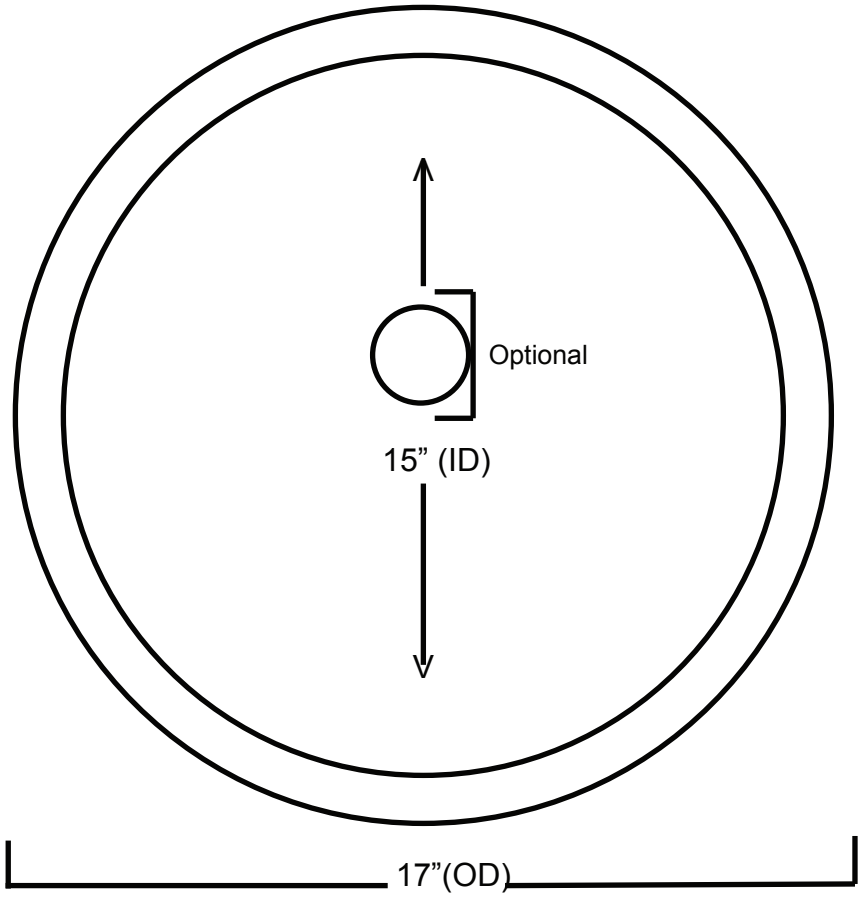

Drop-in or Undermount

Model #RB17 ROUND BAR 17		Scale	1" = 4"	
		Rev	A	
Description		KITCHEN/BAR	Date	03/01/05
Material Description		Silicon Bronze Nickel	Tolerance	5% all dimensions
Dimensions		Inch	Elite Bath	