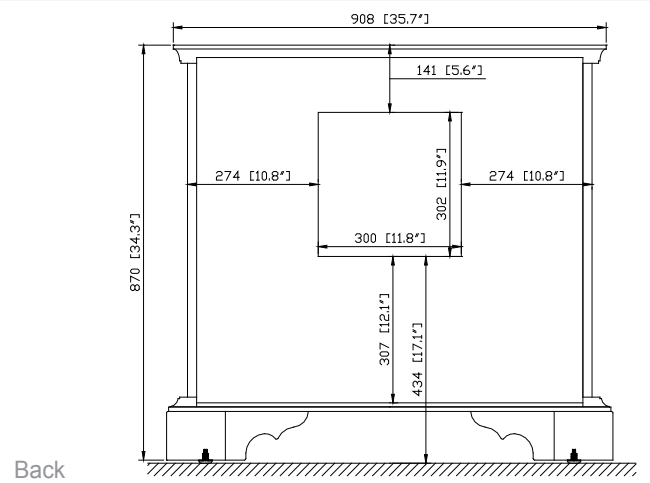

Avanity

KINGSWOOD-V36-DW

Features

- Solid poplar frame and MDF
- 2 soft-close doors
- 1 interior shelf
- Antique brass finished hardware
- Adjustable height levelers
- Under counter application

Colors / Finishes

- Distressed White

Nominal Dimension

- 35.7W x 21D x 34.3H (inches)

Components

Mirror	KINGSWOOD-M30-DW	
Vanity Top	KINGSWOOD-SUT37BK	
Sink	CUM18WT	CUM18LN

Product Diagrams

For customer support please call 626 404 7678 weekdays 9:00 to 6:00 PST