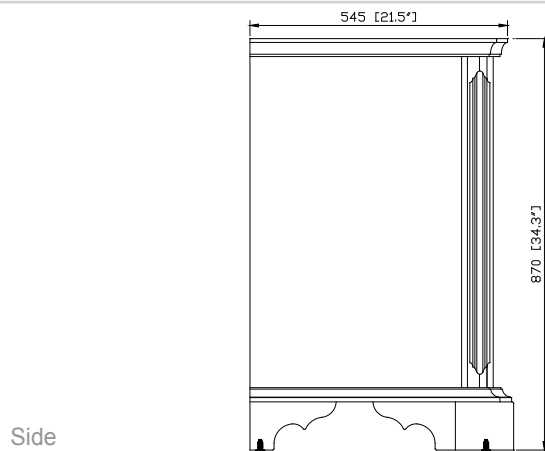

Avanity

KINGSWOOD-V36-DW

Features

- Solid poplar frame and MDF
- 2 soft-close doors
- 1 interior shelf
- Antique brass finished hardware
- Adjustable height levelers
- Under counter application

Colors / Finishes

- Distressed White

Nominal Dimension

- 35.7W x 21D x 34.3H (inches)

Components

Mirror	KINGSWOOD-M30-DW	
Vanity Top	KINGSWOOD-SUT37BK	
Sink	CUM18WT	CUM18LN

Product Diagrams

For customer support please call 626 404 7678 weekdays 9:00 to 6:00 PST