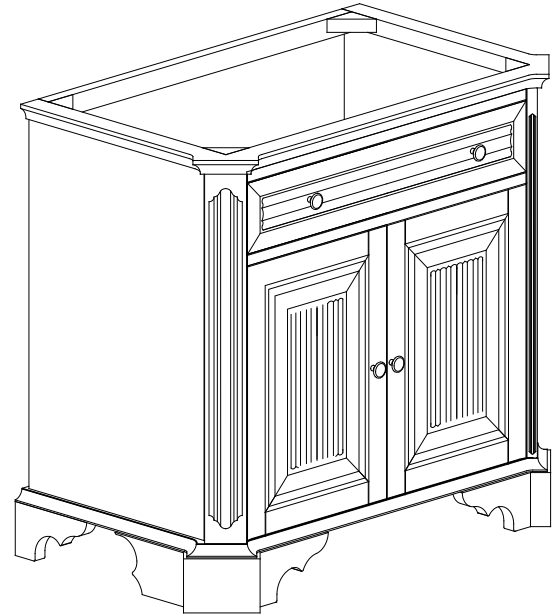

Avanity

KINGSWOOD-V36-DW

Features

- Solid poplar frame and MDF
- 2 soft-close doors
- 1 interior shelf
- Antique brass finished hardware
- Adjustable height levelers
- Under counter application

Colors / Finishes

- Distressed White

Nominal Dimension

- 35.7W x 21D x 34.3H (inches)

Components

Mirror	KINGSWOOD-M30-DW	
Vanity Top	KINGSWOOD-SUT37BK	
Sink	CUM18WT	CUM18LN

Product Diagrams

For customer support please call 626 404 7678 weekdays 9:00 to 6:00 PST