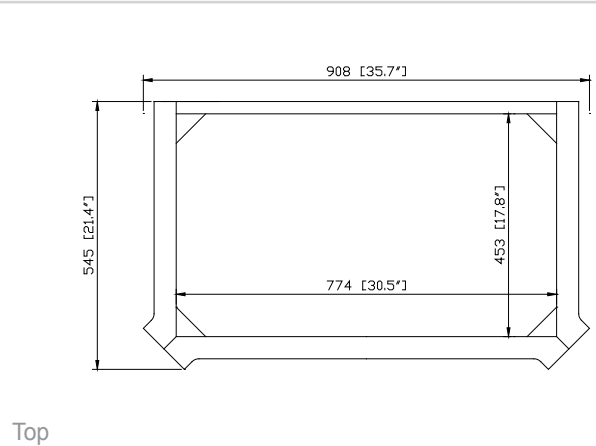

Avanity

KINGSWOOD-V36-DW

Features

- Solid poplar frame and MDF
- 2 soft-close doors
- 1 interior shelf
- Antique brass finished hardware
- Adjustable height levelers
- Under counter application

Colors / Finishes

- Distressed White

Nominal Dimension

- 35.7W x 21D x 34.3H (inches)

Components

Mirror	KINGSWOOD-M30-DW	
Vanity Top	KINGSWOOD-SUT37BK	
Sink	CUM18WT	CUM18LN

Product Diagrams

For customer support please call 626 404 7678 weekdays 9:00 to 6:00 PST