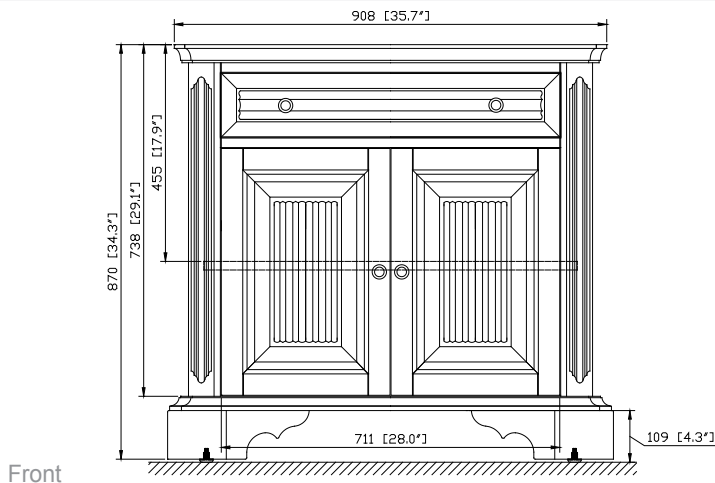

Avanity

KINGSWOOD-V36-DW

Features

- Solid poplar frame and MDF
- 2 soft-close doors
- 1 interior shelf
- Antique brass finished hardware
- Adjustable height levelers
- Under counter application

Colors / Finishes

- Distressed White

Nominal Dimension

- 35.7W x 21D x 34.3H (inches)

Components

Mirror	KINGSWOOD-M30-DW	
Vanity Top	KINGSWOOD-SUT37BK	
Sink	CUM18WT	CUM18LN

Product Diagrams

For customer support please call 626 404 7678 weekdays 9:00 to 6:00 PST