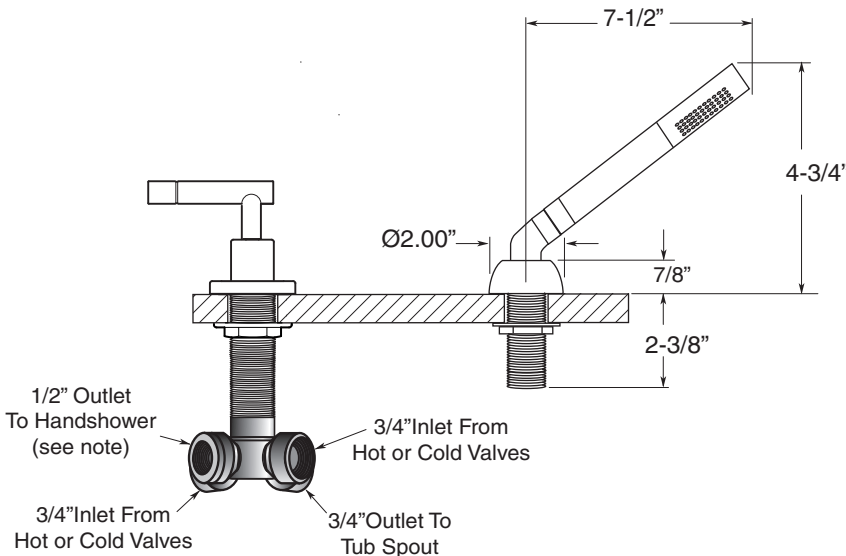

FEATURES:

- All brass construction.
- Lever style handles with inside screw attachment.
- 3/4" valve bodies with 20 pt. 1/4-turn ceramic disc cartridge.
- Available in all finishes. Warranty varies according to finish.
- Certified to meet or exceed the following codes and standards:
ASME A112.18.1-2005/CSAB 125.1-2005

Specifications
Series 3400

Polaris II
Roman Tub Set with Deckmount
Handshower and Diverter
1.344993
(1.344993T - Trim only)

Spout and valves install through 1-1/4" diameter holes.
Plumber to provide 3/4" supply lines to valves

NOTE: 1/2" outlet for in-line vacuum breaker (18.15.055), and 60" chrome spiral hose (18.10.016) - INCLUDED

Note: Measurements are subject to change or cancellation. No responsibility is assumed for use of superseded or voided pages.

Series 3400

Polaris II

Roman Tub Set with Deckmount
Diverter and Handshower