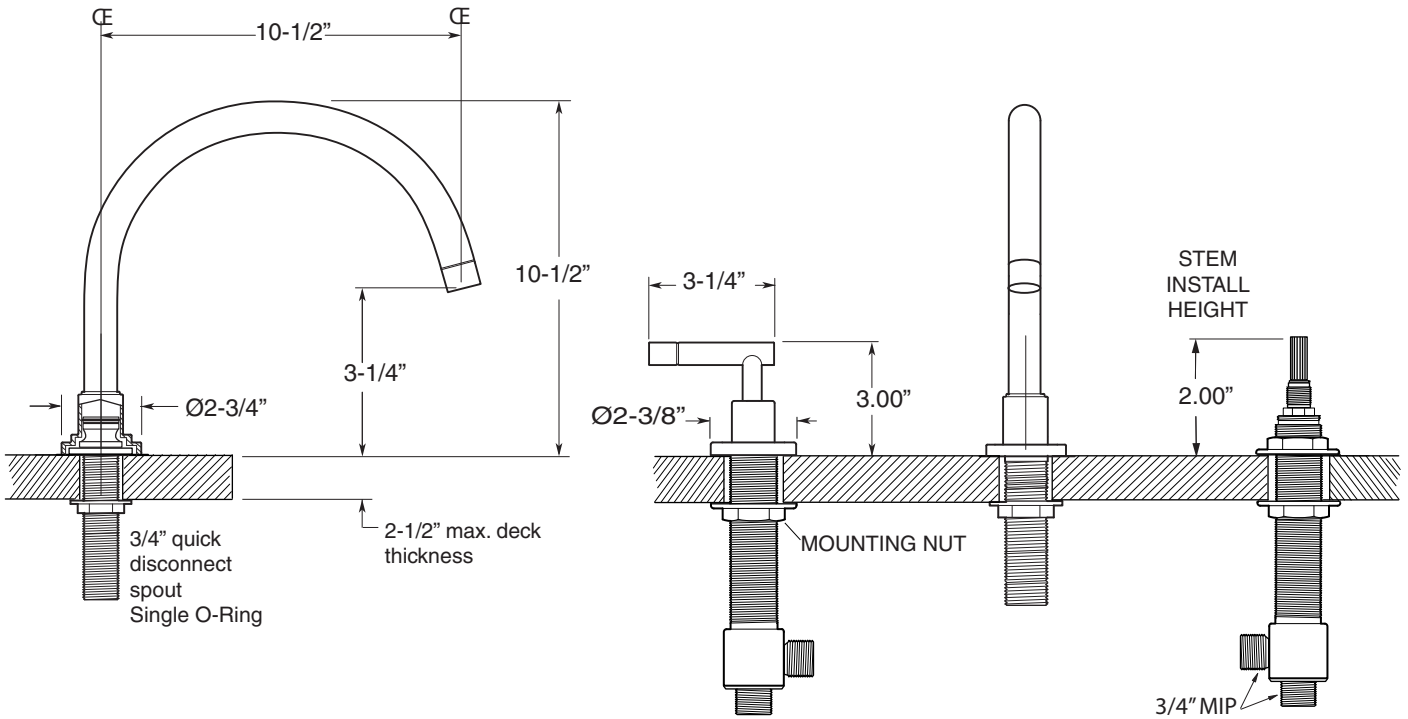

FEATURES:

- All brass construction.
- Lever style handles with inside screw attachment.
- 3/4" valve bodies with 20 pt. 1/4-turn ceramic disc cartridge.
- Available in all finishes. Warranty varies according to finish.
- Certified to meet or exceed the following codes and standards:
ASME A112.18.1-2005/CSAB 125.1-2005

Specifications
Series 3400

Polaris II
Roman Tub Set with Deckmount
Handshower and Diverter
1.344993
(1.344993T - Trim only)

Spout and valves install through 1-1/4" diameter holes.
Plumber to provide 3/4" supply lines to valves

NOTE: 1/2" outlet for in-line vacuum breaker (18.15.055), and 60" chrome spiral hose (18.10.016) - INCLUDED

Note: Measurements are subject to change or cancellation. No responsibility is assumed for use of superseded or voided pages.

Series 3400

Polaris II

Roman Tub Set with Deckmount
Diverter and Handshower