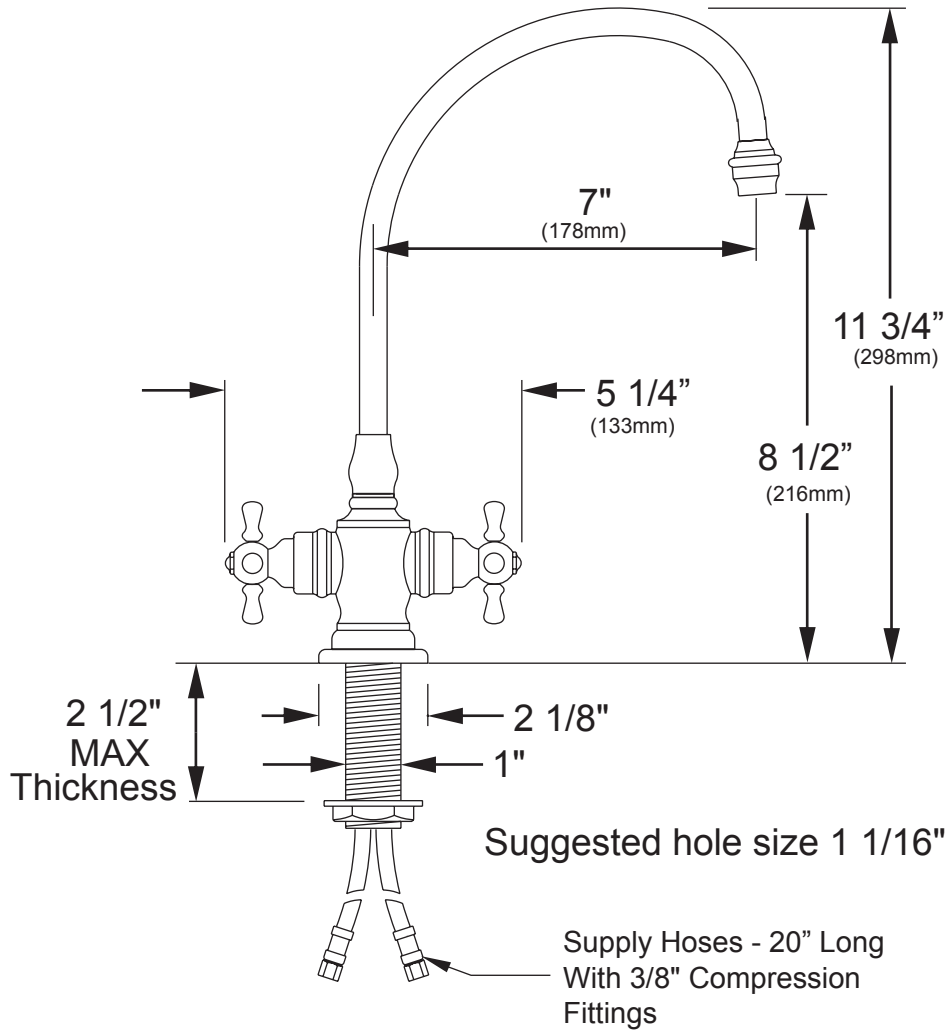

41180 Raintree Court
Murrieta, CA 92562
1-888-304-0660
www.waterstoneco.com

ITEM NO: **1550**

STYLE: **HAMPTON**

INTENDED USE: BAR FAUCET

CUSTOMER NAME:

JOB NO:

DIMENSIONS MAY VARY AND ARE SUBJECT TO CHANGE. NO RESPONSIBILITY IS ASSUMED FOR USE OF SUPERCEDED OR VOIDED DATA

Technical Specifications

- Solid brass or Stainless Steel construction.
- 1/4 turn ceramic disk valve cartridges.
- Cross handles.
- 1.7 gpm maximum flow rate.
- 360 degree swivel spout.
- Reinforced braided connection hoses.