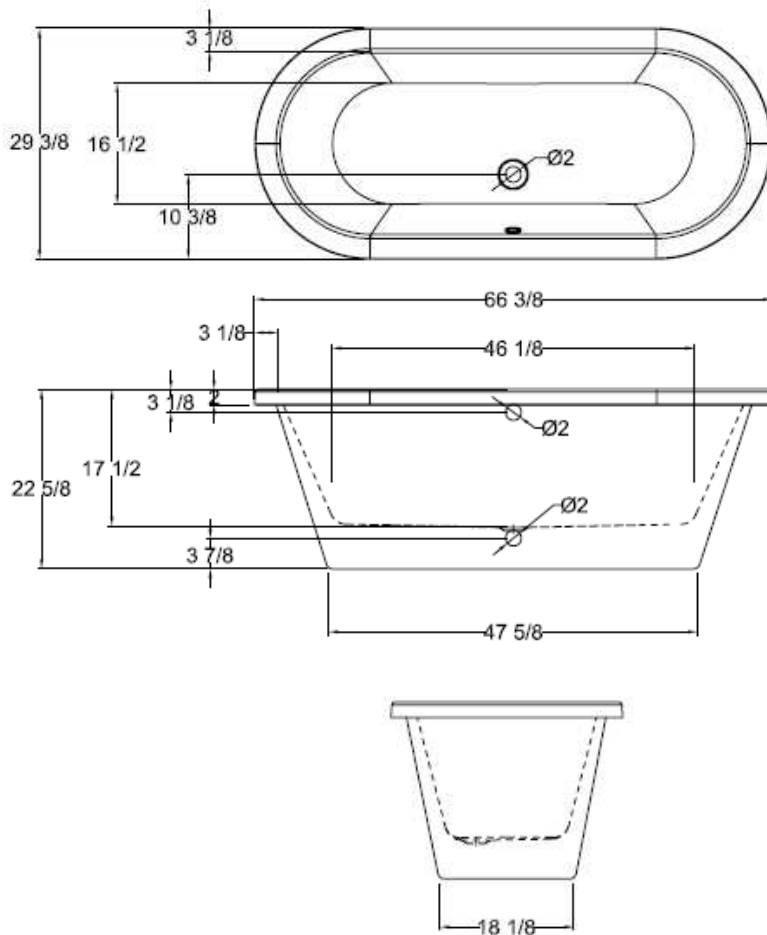

SY6629T-WH

Material & Color

Acrylic in white

Bathtub Dimensions

66" x 29" x 17" deep

(1676 x 737 x 432 mm)

Weight of tub– 66 lb (30 kg)

Capacity – 47 Gallons (178 liters)

- PB - PC: \$495 List
- PN - SN - ORB: \$575 List

General Information

- This tub is made from a double skin acrylic technology which are bonded together as one (there is no panel around the bath)
- The bath must be secured to the floor by applying a bead of silicone around the base (this can be cut in future should access to the plumbing be necessary)
- Installation must be carried out according to the manufacturers instructions