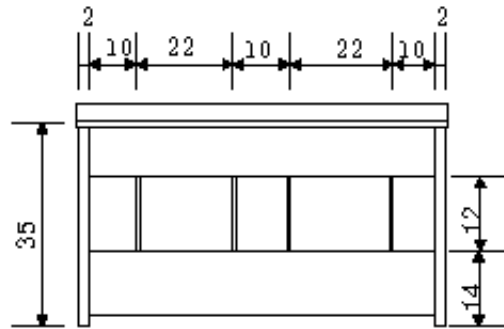

## The London Collection

The largest model in our London series features extended storage flexibility over the 72" model, with more drawers, enhanced cabinet space, and the addition of a flip-down shelf in front of each sink. Like the other London vanities, the DEC088 is sturdily built using solid oak wood for both the frame and the panels. The white Carrara marble countertop's classic looks and the contemporary cabinet style meld to create a design that is both clean and luxurious. The London has generous storage, which includes two large flip-down shelves, nine drawers, and two soft-closing double cabinets, all of which is accented with satin nickel hardware. A matching framed mirror and a set of chrome-finished pop-up drains are included as well.

# London 78" Double Sink Vanity Set

## DEC088 Product Features

- Solid Hardwood Construction
- Carrara White Marble Countertop
- Rectangular Under-Mount Sinks
- Polished Chrome Pop-Up Drains
- Nine Functional Drawers
- Two Soft-Closing Cabinet Double-Doors
- Satin Nickel Finish Hardware
- Matching Framed Mirror
- Dimensions: 78"W x 22"D x 34"H