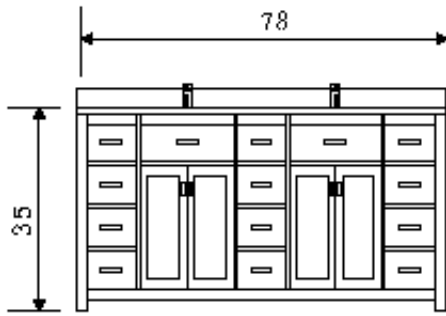

## The London Collection

The largest model in our London series features extended storage flexibility over the 72" model, with more drawers, enhanced cabinet space, and the addition of a flip-down shelf in front of each sink. Like the other London vanities, the DEC088 is sturdily built using solid oak wood for both the frame and the panels. The white Carrara marble countertop's classic looks and the contemporary cabinet style meld to create a design that is both clean and luxurious. The London has generous storage, which includes two large flip-down shelves, nine drawers, and two soft-closing double cabinets, all of which is accented with satin nickel hardware. A matching framed mirror and a set of chrome-finished pop-up drains are included as well.

## DEC088 Product Features

- Solid Hardwood Construction
- Carrara White Marble Countertop
- Rectangular Under-Mount Sinks
- Polished Chrome Pop-Up Drains
- Nine Functional Drawers
- Two Soft-Closing Cabinet Double-Doors
- Satin Nickel Finish Hardware
- Matching Framed Mirror
- Dimensions: 78"W x 22"D x 34"H