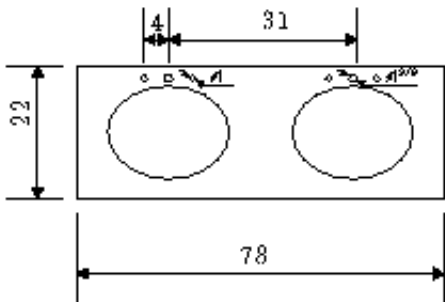

## The London Collection

The largest model in our London series features extended storage flexibility over the 72" model, with more drawers, enhanced cabinet space, and the addition of a flip-down shelf in front of each sink. Like the other London vanities, the DEC088 is sturdily built using solid oak wood for both the frame and the panels. The white Carrara marble countertop's classic looks and the contemporary cabinet style meld to create a design that is both clean and luxurious. The London has generous storage, which includes two large flip-down shelves, nine drawers, and two soft-closing double cabinets, all of which is accented with satin nickel hardware. A matching framed mirror and a set of chrome-finished pop-up drains are included as well.

# London 78" Double Sink Vanity Set

## DEC088 Product Features

- Solid Hardwood Construction
- Carrara White Marble Countertop
- Rectangular Under-Mount Sinks
- Polished Chrome Pop-Up Drains
- Nine Functional Drawers
- Two Soft-Closing Cabinet Double-Doors
- Satin Nickel Finish Hardware
- Matching Framed Mirror
- Dimensions: 78"W x 22"D x 34"H