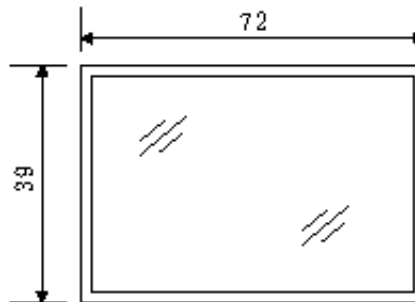

## The London Collection

The largest model in our London series features extended storage flexibility over the 72" model, with more drawers, enhanced cabinet space, and the addition of a flip-down shelf in front of each sink. Like the other London vanities, the DEC088 is sturdily built using solid oak wood for both the frame and the panels. The white Carrara marble countertop's classic looks and the contemporary cabinet style meld to create a design that is both clean and luxurious. The London has generous storage, which includes two large flip-down shelves, nine drawers, and two soft-closing double cabinets, all of which is accented with satin nickel hardware. A matching framed mirror and a set of chrome-finished pop-up drains are included as well.

# London 78" Double Sink Vanity Set

## DEC088 Product Features

- Solid Hardwood Construction
- Carrara White Marble Countertop
- Rectangular Under-Mount Sinks
- Polished Chrome Pop-Up Drains
- Nine Functional Drawers
- Two Soft-Closing Cabinet Double-Doors
- Satin Nickel Finish Hardware
- Matching Framed Mirror
- Dimensions: 78"W x 22"D x 34"H