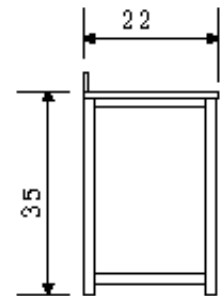

## The London Collection

The largest model in our London series features extended storage flexibility over the 72" model, with more drawers, enhanced cabinet space, and the addition of a flip-down shelf in front of each sink. Like the other London vanities, the DEC088 is sturdily built using solid oak wood for both the frame and the panels. The white Carrara marble countertop's classic looks and the contemporary cabinet style meld to create a design that is both clean and luxurious. The London has generous storage, which includes two large flip-down shelves, nine drawers, and two soft-closing double cabinets, all of which is accented with satin nickel hardware. A matching framed mirror and a set of chrome-finished pop-up drains are included as well.

# London 78" Double Sink Vanity Set

## DEC088 Product Features

- Solid Hardwood Construction
- Carrara White Marble Countertop
- Rectangular Under-Mount Sinks
- Polished Chrome Pop-Up Drains
- Nine Functional Drawers
- Two Soft-Closing Cabinet Double-Doors
- Satin Nickel Finish Hardware
- Matching Framed Mirror
- Dimensions: 78"W x 22"D x 34"H

## Related Product

- London 72" Double Sink Vanity Set (DEC077B)
- London 72" Double Sink Vanity Set (DEC076B)
- London 72" Double Sink Vanity Set (DEC076B-W)
- London 72" Double Sink Vanity Set (DEC077B-W)
- London 72" Double Sink Vanity Set (DEC301B)
- London 61" Double Sink Vanity Set (DEC076A)
- London 61" Double Sink Vanity Set (DEC076A-W)
- London 48" Single Sink Vanity Set (DEC076C)
- London 48" Single Sink Vanity Set (DEC076C-W)
- London 36" Single Sink Vanity Set (DEC077A)
- London 36" Single Sink Vanity Set (DEC076D)