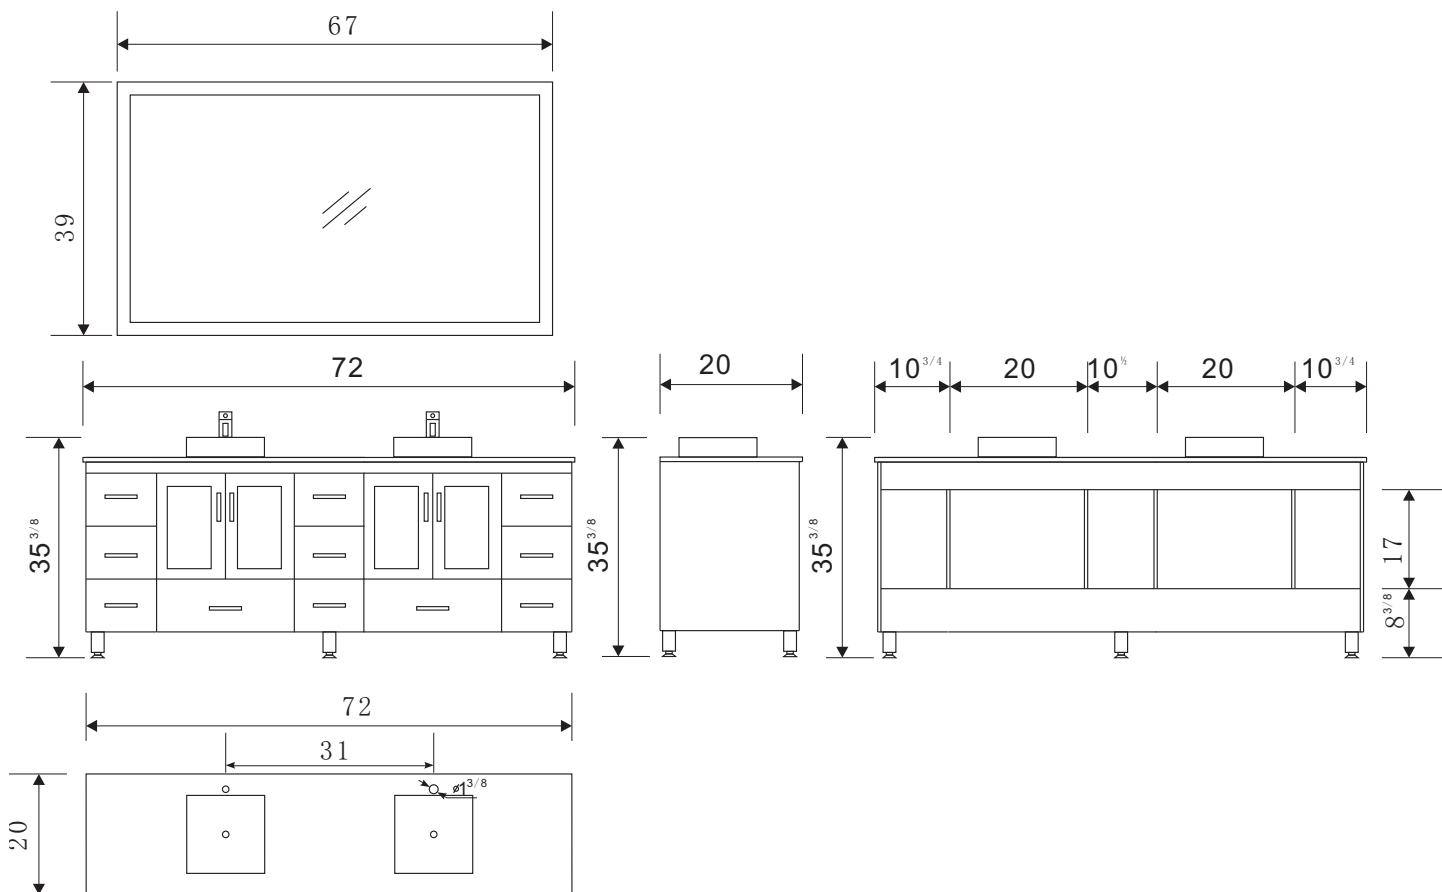

B72-VS Stanton 72" Double Sink Vanity Set (Faucets not included)

**Design Element™**  
Bath Furniture

## The Stanton Collection

This 72" version of the Stanton vanity set has all the design and quality features of its smaller cousins, such as solid wood cabinets and drawers, an artificial stone countertop, porcelain vessel sinks, and chromed drains and faucets. Its handsome and understated look will complement any modern bathroom, and the quality of its materials will ensure that its beauty won't fade over time. Moreover, with a generous eleven drawers and two windowed storage cabinets, this Stanton is also at the ne plus ultra of utility in its class.

# Stanton 72" Double Sink Vanity Set

## B72-DS Product Features

- Solid Hardwood Construction
- Drop-In Sinks
- Pop-Up Drains
- Two Windowed Cabinets
- Eleven Drawers
- Framed Mirror
- Specs: 72"W x 22"D x 34"H