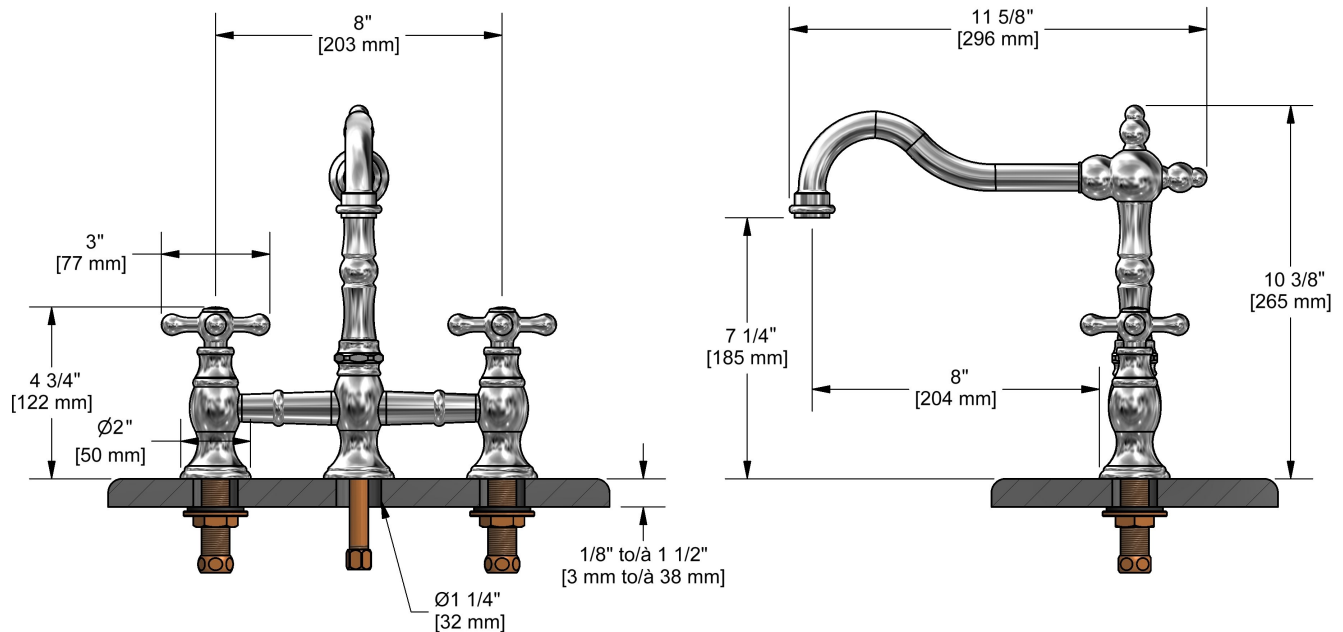

Certifications

- CSA B125.1
- NSF61
- ASME A112.18.1
- CMR248 Approval

Sizes, models and finishes may differ from those presented.

Warranty

The Riobel inc. product carries a limited LIFETIME warranty on the finish Chrome, Gold (PVD), Brushed nickel (PVD), Night brushed (PVD), Polished nickel (PVD) and all working parts and is guaranteed from the initial date of purchase against all manufacturing defects. Other finished 1 year.

Customer Service

Ontario, West Canada : 888-287-5354 Quebec, Maritimes, United States : 866-473-8442

2014.05.07