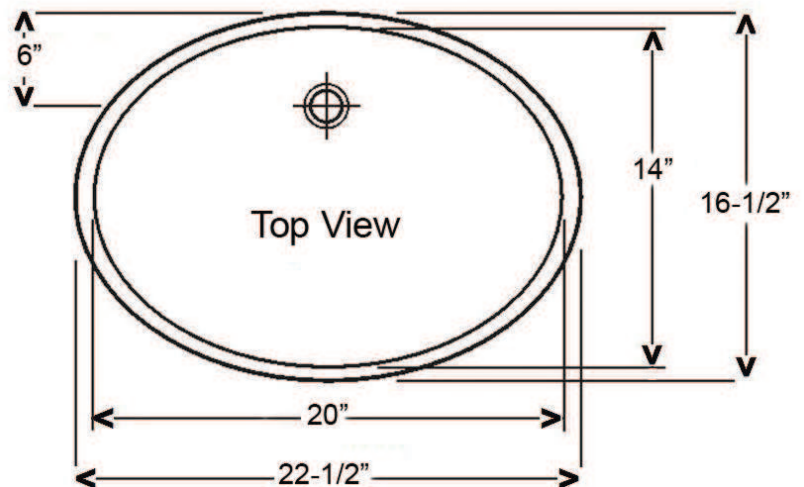

ROSA 570 WASH BASIN

Cat. No.
4-732

W: 22 1/2"
D: 16 1/2"
H: 8"
Flange: 2 5/8" x 1 1/2" deep

Features:

- ▶ Made of Vitreous China
- ▶ Oval Shape
- ▶ Overflow
- ▶ Undercounter
- ▶ Mounting Clips Needed - Order Separately \$8.50

Colors:

WH White
BQ Bisque
BL Black

Compliance Certification

Meets or exceeds the following specifications: ASME A112.19.2 2008 and CSA B45.1-08 for Vitreous china fixtures.

Interior Dimensions:

Basin Interior: 20" x 14"
Basin Depth: 6 1/2"

Dimensions of fixture are nominal and may vary within the range of tolerances established by ASMEI Standard A112.19.2. Dimensions and specifications subject to change without notice.