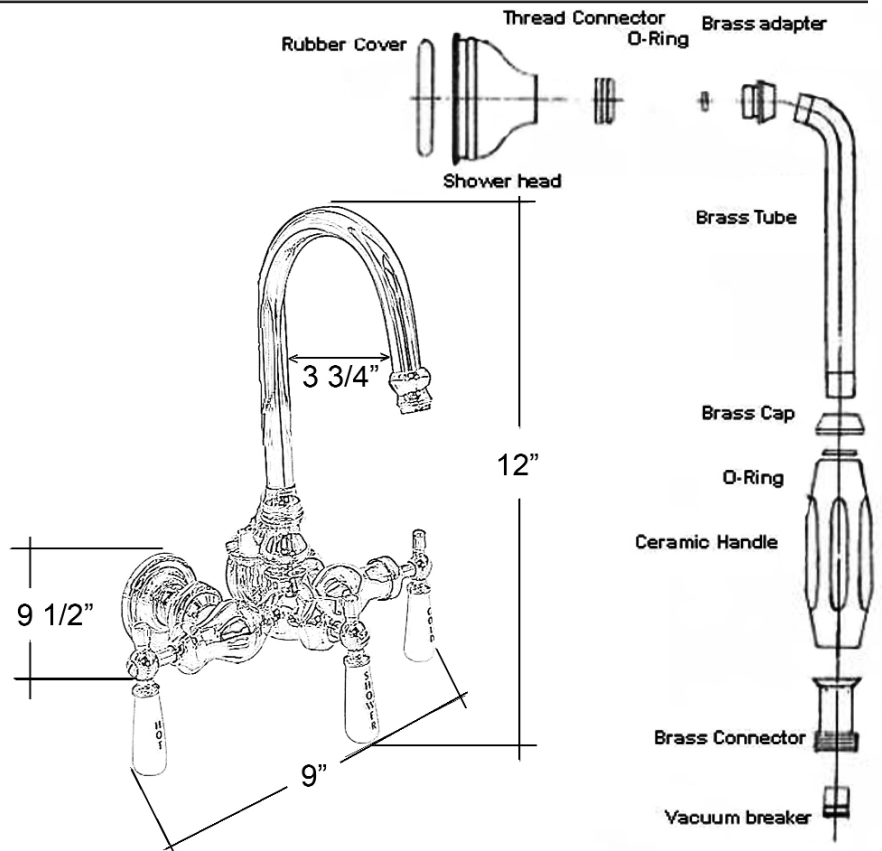

CODE RECTANGULAR SHOWER UNIT

Cat. No.
4143

Features:

- ▶ Code Gooseneck Spout
- ▶ Handheld Shower and Cradle
- ▶ Check Valve in Handshower
- ▶ Includes 59" Hose
- ▶ 1/4 turn Ceramic Disc Cartridges
- ▶ Porcelain Lever Handles
- ▶ 3 3/8" Centers
- ▶ Includes Ceiling and Wall Support Assemblies
- ▶ Supports Adjustable by Cutting
- ▶ Includes Riser and Shower Ring
- ▶ Shower Head Not Included
- ▶ For Cast Iron Tub Use Only
- ▶ For Acrylic Tub Use: Part# **4144**

Finishes:

CP Polished Chrome
SN Brushed Nickel

Shower Rod: 48"W x 24"D
 Riser Height: 60"
 Wall Support : 10" adjustable
 Ceiling Support: 30" adjustable

Dimensions are nominal and may vary. Dimensions and specifications subject to change without notice.