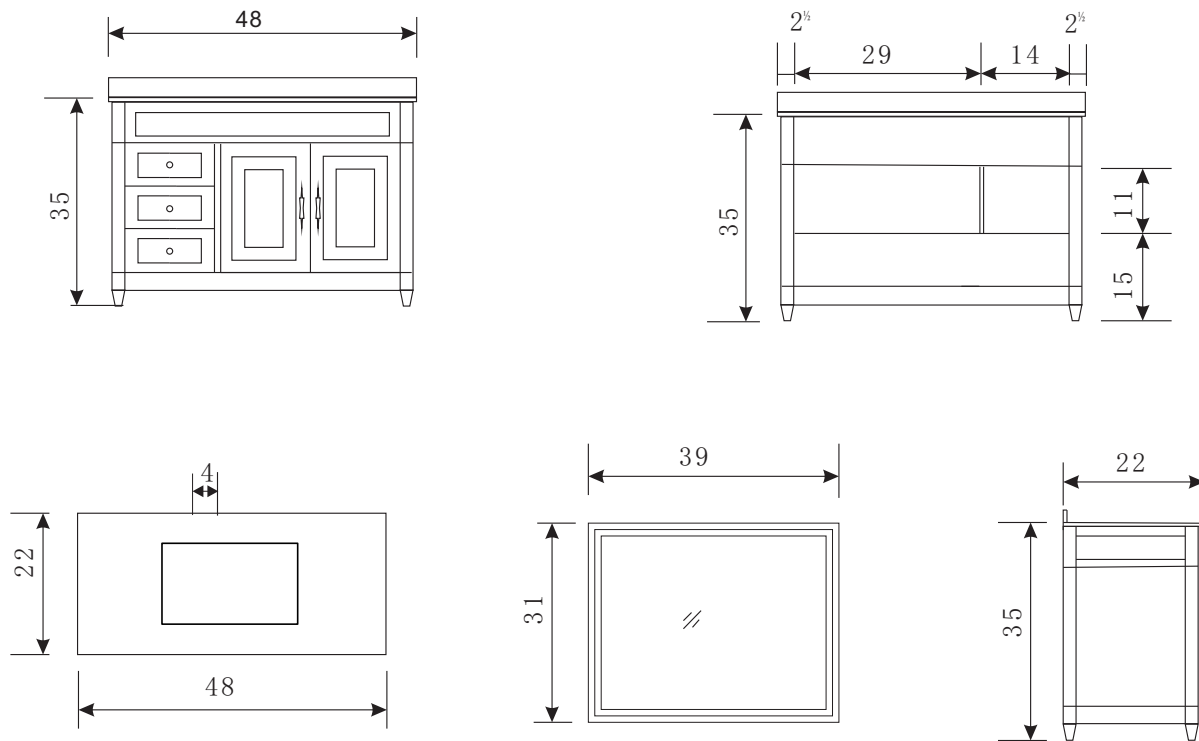

EC059B Hudson 48" Single Sink Vanity Set (Faucet not included)

Design Element
Bath Furniture

Designer's Pick Collection

The 48" Hudson Single Sink Vanity is elegantly constructed of solid oak wood. The Badel Gray Marble counter top's classic beauty and the transitional-styled cabinetry bring a sophisticated look to any bathroom. Solid hardwood wood cabinet base Rectangular under mount sinks Faucet (s) not included Badel Gray Marble Counter top Three Drawers and Soft Closing Double Door Hand finished Framed Mirrors Soft closing cabinet door ensures you never hear door slam again.

Hudson 48" Single Sink Vanity Set

DEC059B Product Features

- Solid Hardwood Construction
- Badel Gray Marble Counter top
- Rectangular under mount sinks
- Three Drawers
- One Double Door Cabinet
- Hand finished Framed Mirrors
- Specs: 61"W x 22"D x 34"H