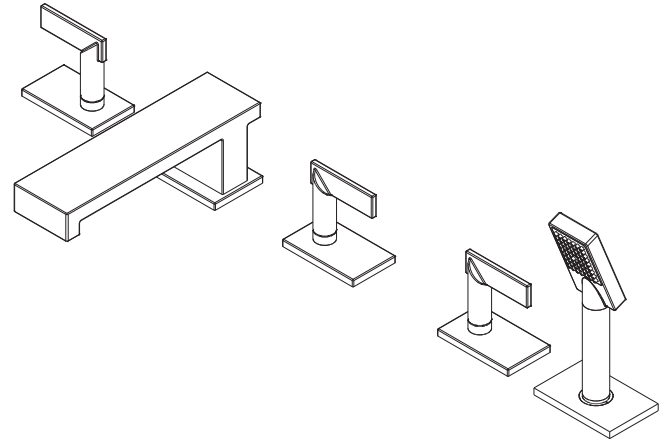

Features

- Solid brass construction
- ADA compliant contemporary lever handles
- 2-3/16" (5.6 cm) spout height at outlet
- 8-3/8" (21.3 cm) spout reach (c-c)
- Intended for use with Newport Brass rough valve kit (Included Accessory) which incorporates the following:
  - Brass valve bodies and spout nipple
  - Quarter-turn washerless ceramic disc 3/4" valve cartridges
  - Diverter valve and hoses as needed for handshower

Codes / Standards Compliance

Meets or exceeds the following at date of manufacture:

- ASME A112.18.1/CSA B125.1
- IAPMO/cUPC
- IPC
- ADA
- ICC/ANSI A117.1
- Energy Policy Act of 1992
- EPA Watersense
- All applicable US Federal and State material regulations

**Roman Tub with Handshower Deck Trim
2547**

Colors / Finishes

- 15: Polished Nickel
- 15S: Satin Nickel
- 26: Polished Chrome
- 10B: Oil Rubbed Bronze
- Other: Refer to the Newport Brass catalog for additional color/finish options.

Specified Model

Model	Description	Colors / Finishes
2547	Roman Tub with Handshower Deck Trim	☐ 15 ☐ 15S ☐ 26 ☐ 10B ☐ Other

Required Accessory:

Trim, above, and Rough Valve Kit, below, must both be specified.

Application	Roman Tub			Roman Tub with Handshower					
	Hot Valve	Cold Valve	Spout Quick-Connect Fitting	Hot Valve	Cold Valve	Spout Quick-Connect Fitting	Poly-Braided Hose	Handshower Diverter	H/S Flange Hardware
Inlet/Outlet Size	3/4"	3/4"	3/4"	3/4"	3/4"	3/4"	1/2"	1/2" / 3/4"	-
Part Number	☐ 1-570			☐ 1-571					
Image									

Product Specification:

Add "Color / Finish" suffix to Tub Deck Trim model number, below.

The Roman Tub with Handshower Deck Trim shall be made of solid brass construction. Roman Tub with Handshower Deck Trim shall incorporate ADA compliant contemporary lever handles. Product shall incorporate a 2-3/16" (5.6 cm) spout height at outlet and a 8-3/8" (21.3 cm) spout reach (c-c). Rough valve kit shall incorporate brass valve bodies with quarter-turn washerless ceramic disc 3/4" valve cartridges, a spout nipple and a diverter valve with hoses as needed for handshower. Roman Tub with Handshower Deck Trim shall be Newport Brass Model 2547/_____ which includes Newport Brass rough valve kit 1-571.