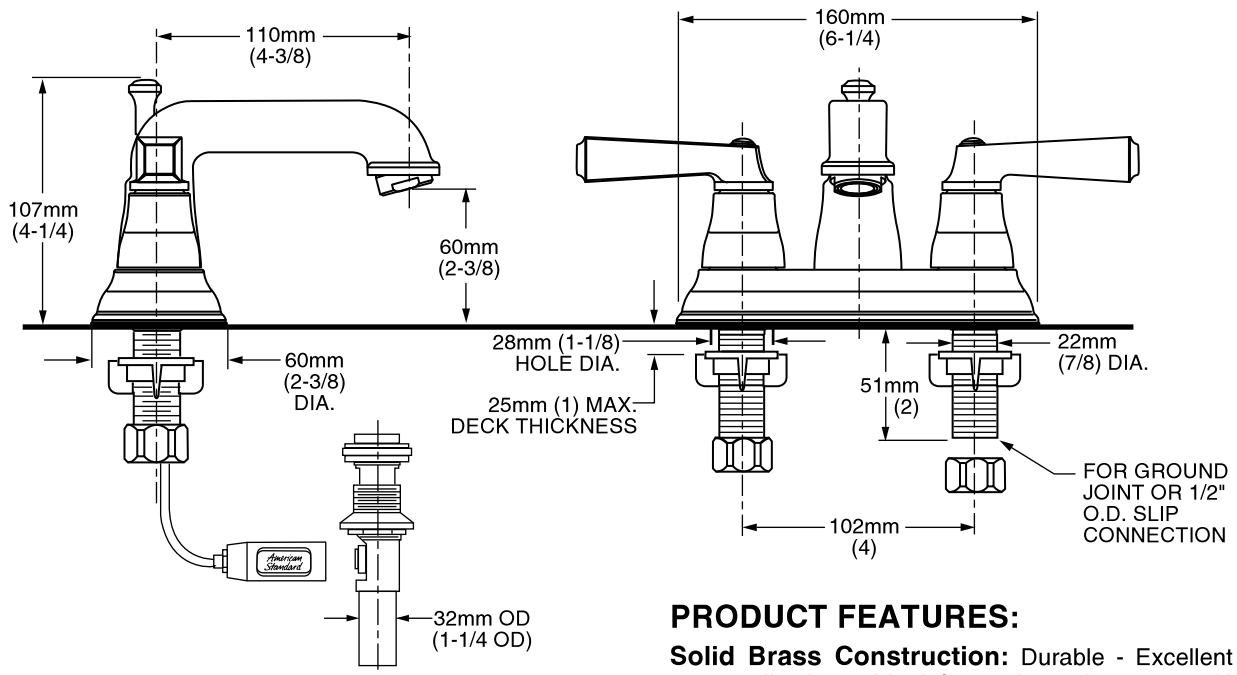

2555.201 Shown

MODEL NUMBER:

- ☐ **2555.201 Town Square 2 Handle Centerset**
Pop-up drain. Metal Lever handles.

GENERAL DESCRIPTION:

Durable cast brass construction throughout. 1/4 turn washerless ceramic disc valve cartridges. One-half inch male inlet shanks. 20 inch (500mm) long flexible stainless steel drain cable is pre-assembled to spout. Metal Speed Connect® drain body with 1-1/4 inch (32mm) tail piece. 1.5 gpm/5.7L/min. maximum flow rate.

Ceramic Disc Valve Cartridges: Assures a lifetime of drip-free performance.

Low Lead: Meets NSF Standard 61/Section 9 & Prop 65 lead requirements.

Exclusive Handle Alignment System: Allows fine tuning of handle position.

Exclusive Speed Connect Metal Drain:

- Fewer parts. Installs in less time.
- No adjustments required - seals the first time, every time.
- Flexible stainless steel cable - installs effortlessly in tight spaces.

Choice of Finishes: Available in Polished Chrome, Blackened Bronze (PVD) and Satin Nickel (PVD).

SUGGESTED SPECIFICATION:

4" centerset lavatory faucet shall feature cast brass construction. Shall also feature 1/4 turn washerless ceramic disc valve cartridges. Shall also feature a metal drain body with stainless steel cable actuation. Fitting shall be American Standard Model # 2555.201.____.