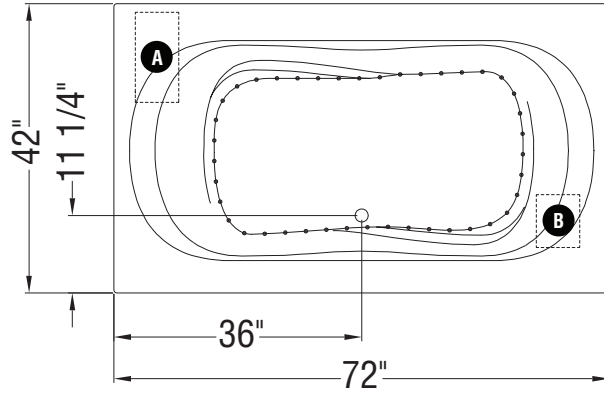

TRUE WHIRLPOOL
SYSTEM

AEROEFFECT
AIR SYSTEM

A : Indicates pump or blower positioning

B : Indicates pump or blower positioning

(○) : Indicates True Whirlpool jets positioning

(●) : Indicates Aeroeffect airjets positioning