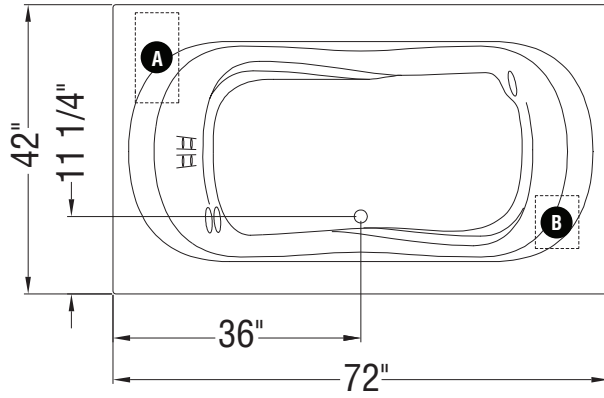

TRUE WHIRLPOOL
SYSTEM

AEROEFFECT
AIR SYSTEM

A : Indicates pump or blower positioning

B : Indicates pump or blower positioning

(○) : Indicates True Whirlpool jets positioning

(●) : Indicates Aeroeffect airjets positioning