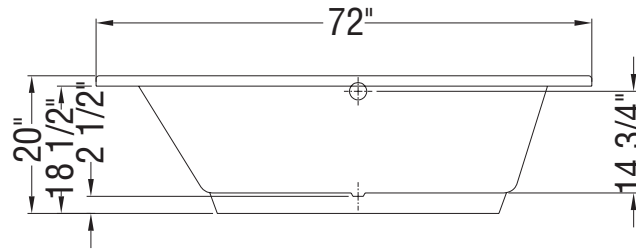

TRUE WHIRLPOOL
SYSTEM

AEROEFFECT
AIR SYSTEM

A : Indicates pump or blower positioning

B : Indicates pump or blower positioning

(○) : Indicates True Whirlpool jets positioning

(●) : Indicates Aeroeffect airjets positioning