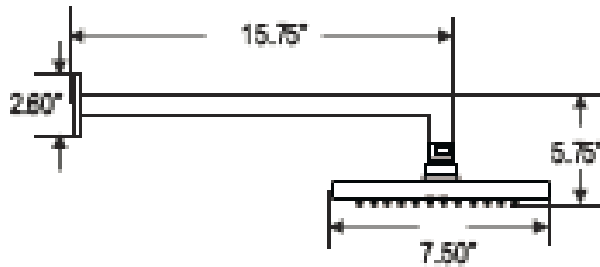

**7.5" Square Showerhead
Arm and Flange
609AF**

Features:

- Available in All Altmans finishes
- Brass construction