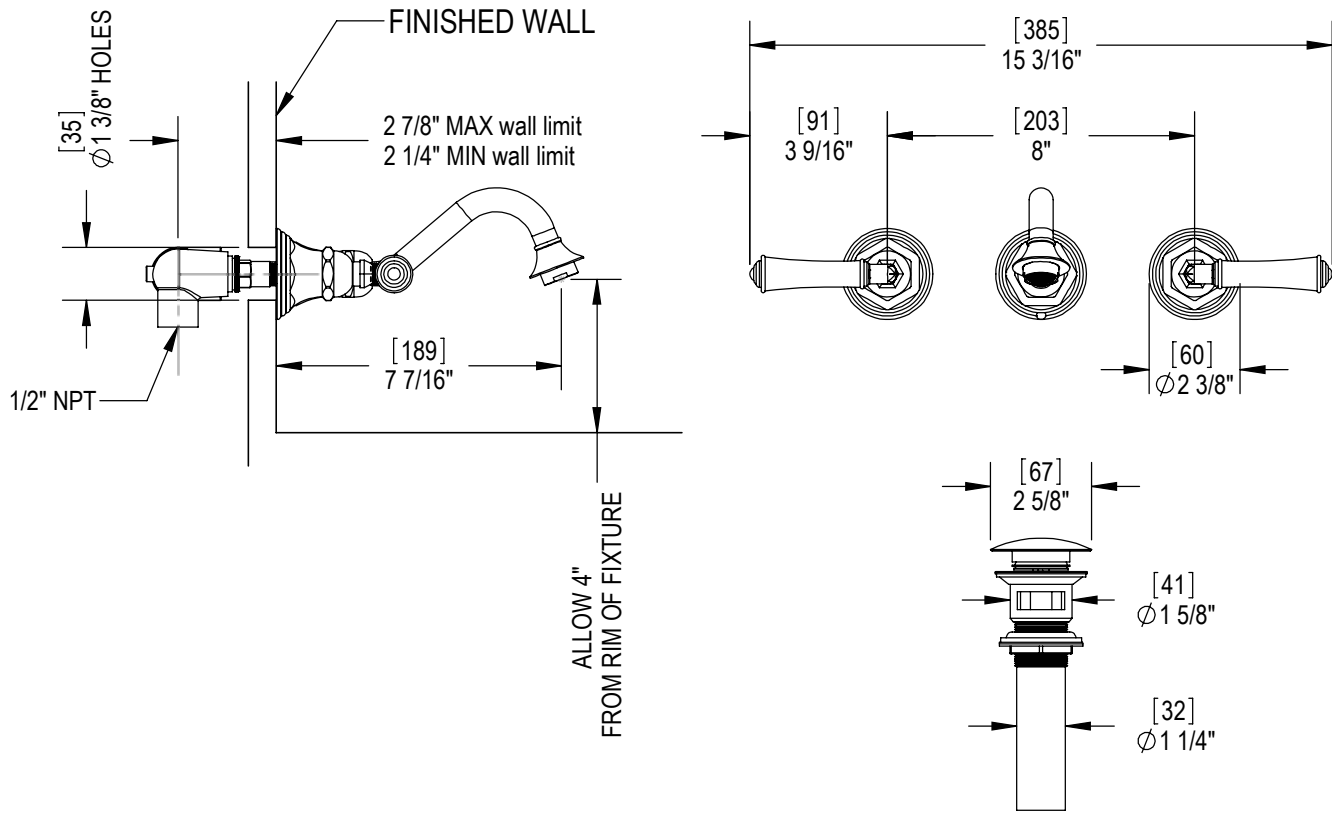

Features

- Brass construction with choice of 21 finishes
- Two Cross or Lever handles
- Quarter-turn ceramic disk cartridges
- 2.2 gpm @ 60 psi

Order Matrix

| Model | Main/Accent Finish |
|--------------|---------------------------|
| 1GRBRVC or L | AB - Antique Brass |
| | ABM - Antique Brass Matt |
| | AC - Antique Copper |
| | ACM - Antique Copper Matt |
| | BB - Bright Brass |
| | CH - Chrome |
| | GD - Gold |
| | OB - Oil Rubbed Bronze |
| | PN - Polished Nickel |
| | SB - Satin Brass |
| | SC - Satin Chrome |
| | SN - Satin Nickel |
| | TB - Tuscan Brass |
| | |
| | AQ - Aqua |
| | BD - Bordeaux |
| | BK - Black |
| | MB - Matte Black |
| | MW - Matte White |
| | NC - Natural Cream |
| | RD - Red |
| | WH - White |

RAVEN

Wall Mount Lavatory Set with Push-Up Drain Assembly
 Model: 1GRBRVC or L XX-XX

Critical Dimensions