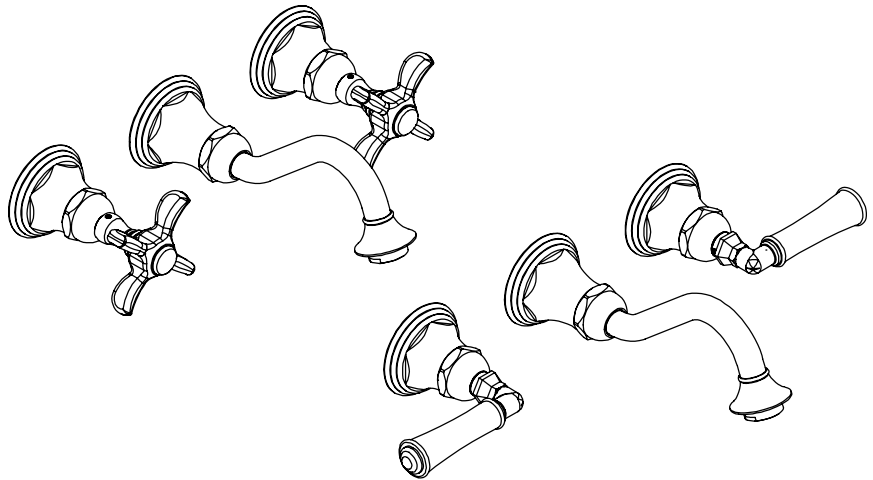

Features

- Brass construction with choice of 21 finishes
- Two Cross or Lever handles
- Quarter-turn ceramic disk cartridges
- 2.2 gpm @ 60 psi

Order Matrix

| Model | Main/Accent Finish |
|--------------|---------------------------|
| 1GRBRVC or L | AB - Antique Brass |
| | ABM - Antique Brass Matt |
| | AC - Antique Copper |
| | ACM - Antique Copper Matt |
| | BB - Bright Brass |
| | CH - Chrome |
| | GD - Gold |
| | OB - Oil Rubbed Bronze |
| | PN - Polished Nickel |
| | SB - Satin Brass |
| | SC - Satin Chrome |
| | SN - Satin Nickel |
| | TB - Tuscan Brass |
| | |
| | AQ - Aqua |
| | BD - Bordeaux |
| | BK - Black |
| | MB - Matte Black |
| | MW - Matte White |
| | NC - Natural Cream |
| | RD - Red |
| | WH - White |

RAVEN

Wall Mount Lavatory Set with Push-Up Drain Assembly
 Model: 1GRBRVC or L XX-XX

Critical Dimensions