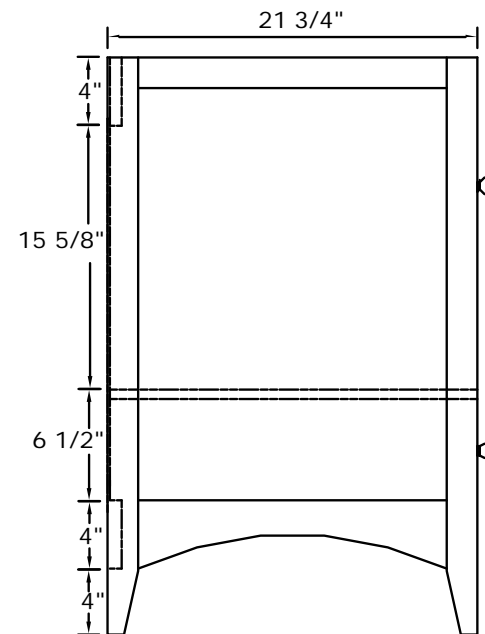

www.foremostgroups.com

21" Vanity
 BECA2121D
 BEWA2121D

www.foremostgroups.com

24" Vanity
 BECA2421D
 BEWA2421D

www.foremostgroups.com

30" Vanity
BECA3021D
BEWA3021D

www.foremostgroups.com

36" Vanity
BECA3621D
BEWA3621D

www.foremostgroups.com

48" Vanity
 BECA4821D
 BEWA4821D

www.foremostgroups.com

60" Vanity
BECA6021D
BEWA6021D