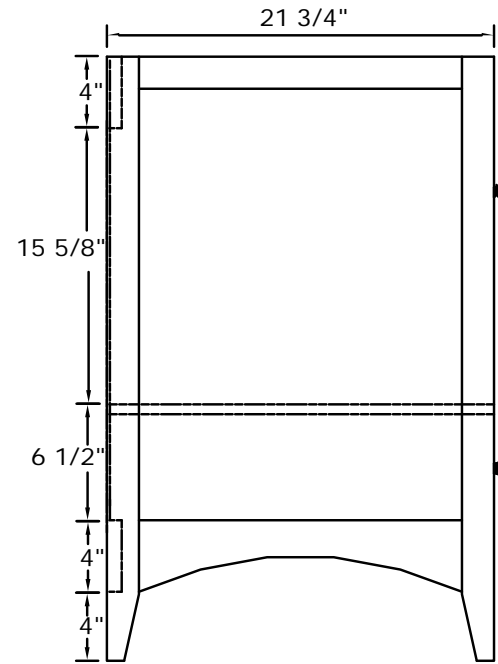

www.foremostgroups.com

21" Vanity
 BECA2121D
 BEWA2121D

www.foremostgroups.com

24" Vanity
 BECA2421D
 BEWA2421D

www.foremostgroups.com

30" Vanity
BECA3021D
BEWA3021D

www.foremostgroups.com

36" Vanity
BECA3621D
BEWA3621D

www.foremostgroups.com

48" Vanity
 BECA4821D
 BEWA4821D

www.foremostgroups.com

60" Vanity
BECA6021D
BEWA6021D