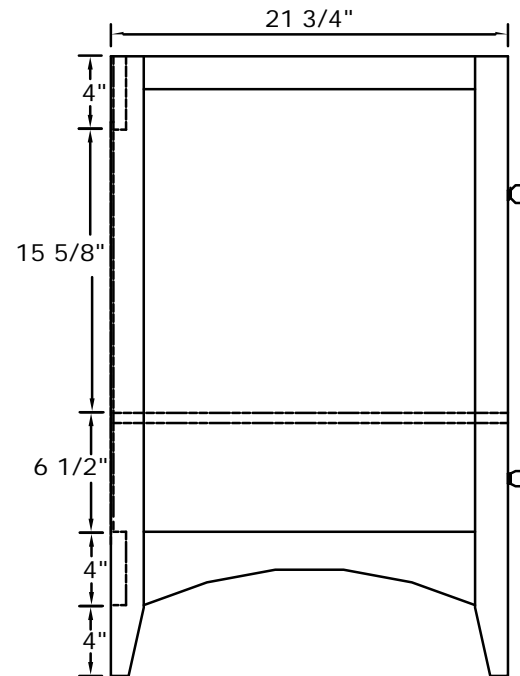

www.foremostgroups.com

21" Vanity
 BECA2121D
 BEWA2121D

www.foremostgroups.com

24" Vanity
 BECA2421D
 BEWA2421D

www.foremostgroups.com

30" Vanity
BECA3021D
BEWA3021D

www.foremostgroups.com

36" Vanity
BECA3621D
BEWA3621D

www.foremostgroups.com

48" Vanity
 BECA4821D
 BEWA4821D

www.foremostgroups.com

60" Vanity
BECA6021D
BEWA6021D