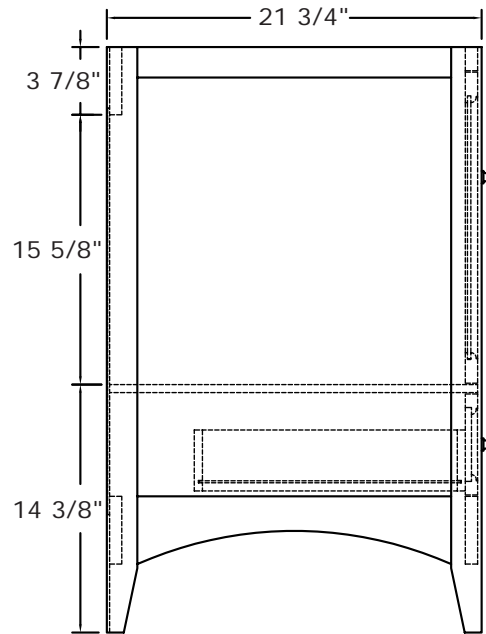

www.foremostgroups.com

21" Vanity
 BECA2121D
 BEWA2121D

www.foremostgroups.com

24" Vanity
 BECA2421D
 BEWA2421D

www.foremostgroups.com

30" Vanity
BECA3021D
BEWA3021D

www.foremostgroups.com

36" Vanity
BECA3621D
BEWA3621D

www.foremostgroups.com

48" Vanity
 BECA4821D
 BEWA4821D

www.foremostgroups.com

60" Vanity
BECA6021D
BEWA6021D