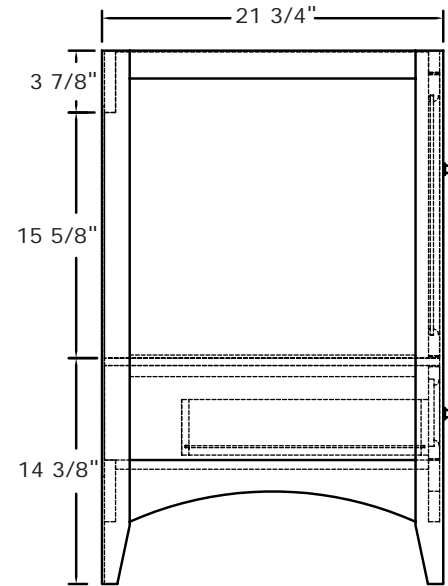

www.foremostgroups.com

21" Vanity
 BECA2121D
 BEWA2121D

www.foremostgroups.com

24" Vanity
 BECA2421D
 BEWA2421D

www.foremostgroups.com

30" Vanity
BECA3021D
BEWA3021D

www.foremostgroups.com

36" Vanity
BECA3621D
BEWA3621D

www.foremostgroups.com

48" Vanity
 BECA4821D
 BEWA4821D

www.foremostgroups.com

60" Vanity
BECA6021D
BEWA6021D