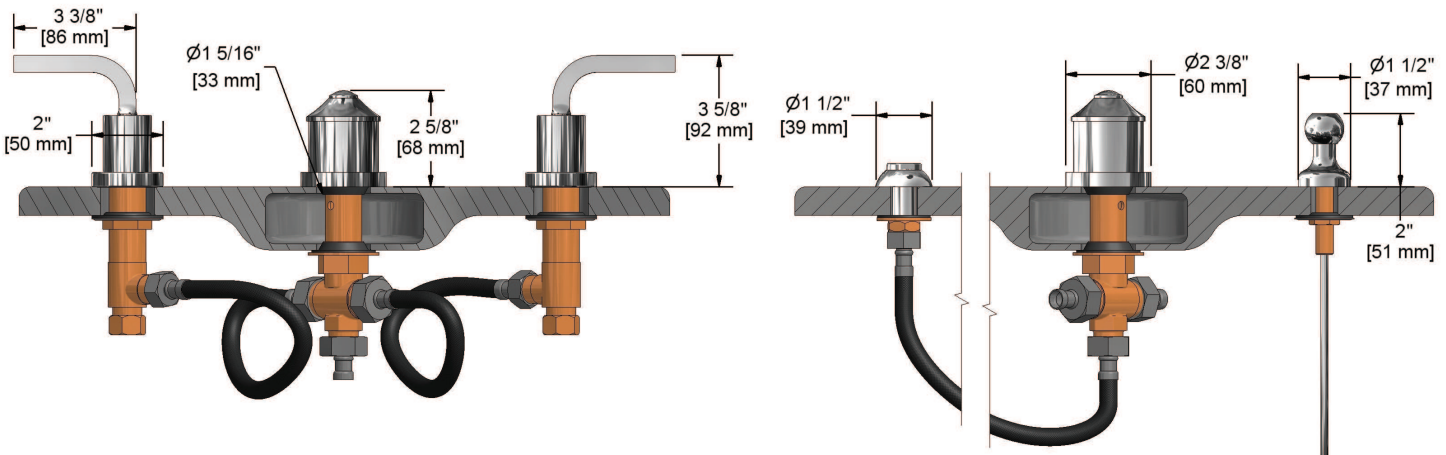

4-piece bidet faucet with integrated vaccum breaker
SHTM09LXX

Specifications

Descriptions

- 1/2" inlet male NPT
- Pop-up drain
- Ceramic cartridge
- Jet
- Integrated vaccum breaker

Available colors

- C : Chrome
- BN : Brushed nickel (PVD)

Cartridges

- Cold: #401-080 - Hot: #401-079

Certifications

- CSA B125.1
- ASME A112.18.1
- CMR248 Approval

Sizes, models and finishes may differ from those presented.

Warranty

The Riobel inc. product carries a limited LIFETIME warranty on the finish Chrome, Gold (PVD), Brushed nickel (PVD), Night brushed (PVD), Polished nickel (PVD) and all working parts and is guaranteed from the initial date of purchase against all manufacturing defects. Other finished 1 year.