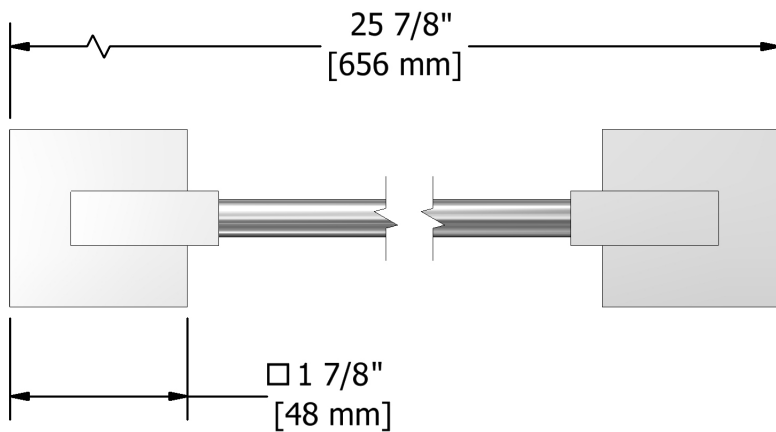

Sizes, models and finishes may differ from thoses presented.

Warranty

The Riobel inc. product carries a limited LIFETIME warranty on the finish Chrome, Gold (PVD), Brushed nickel (PVD), Night brushed (PVD), Polished nickel (PVD) and all working parts and is guaranteed from the initial date of purchase against all manufacturing defects. Other finished 1 year.

Customer Service

Ontario, West Canada : 888-287-5354 Quebec, Maritimes, United States : 866-473-8442

2014.05.07