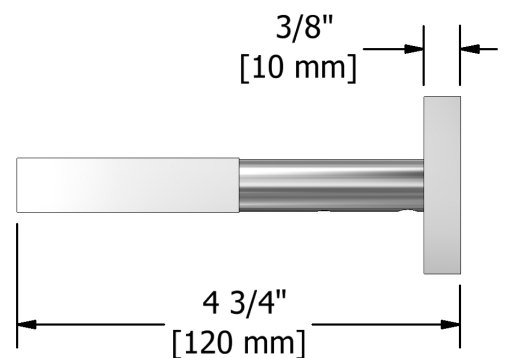

Sizes, models and finishes may differ from thoses presented.

Warranty

The Riobel inc. product carries a limited LIFETIME warranty on the finish Chrome, Gold (PVD), Brushed nickel (PVD), Night brushed (PVD), Polished nickel (PVD) and all working parts and is guaranteed from the initial date of purchase against all manufacturing defects. Other finished 1 year.

Customer Service

Ontario, West Canada : 888-287-5354 Quebec, Maritimes, United States : 866-473-8442

2014.05.07