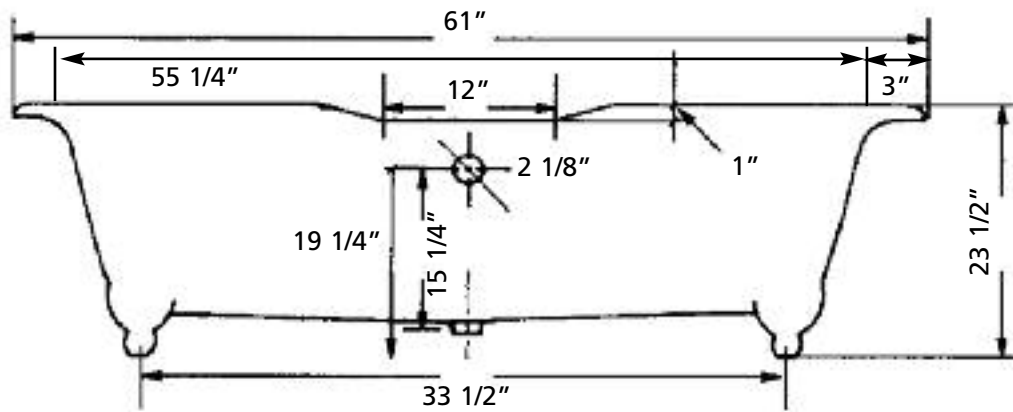

REGAL Cast Iron Clawfoot Tub with flat area on rim | #2110 | Overall Length 68"

REGAL Cast Iron Clawfoot Tub with no flat area on rim | #2111 | Overall Length 68"

*8" C.C.
waste/overflow
to drain

Top center of
overflow to floor
19 1/2"

REGAL Double Ended Clawfoot Tub with flat area on rim | #2126 | Overall Length 61"

REGAL Double Ended Clawfoot Tub with no flat area on rim | #2127 | Overall Length 61"

*7 1/4" C.C.
waste/overflow
to drain

Top center of
overflow to floor
19 1/4"