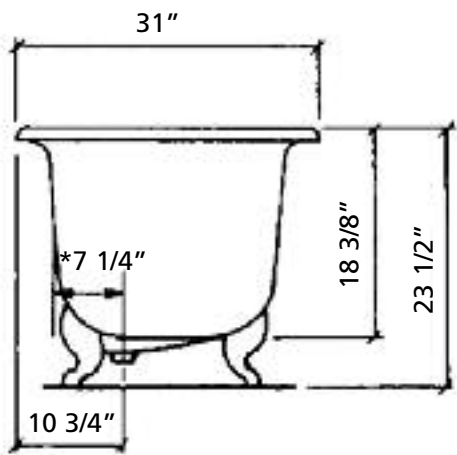

REGAL Cast Iron Clawfoot Tub with flat area on rim | #2110 | Overall Length 68"

REGAL Cast Iron Clawfoot Tub with no flat area on rim | #2111 | Overall Length 68"

*8" C.C.
waste/overflow
to drain

Top center of
overflow to floor
19 1/2"

REGAL Double Ended Clawfoot Tub with flat area on rim | #2126 | Overall Length 61"

REGAL Double Ended Clawfoot Tub with no flat area on rim | #2127 | Overall Length 61"

*7 1/4" C.C.
waste/overflow
to drain

Top center of
overflow to floor
19 1/4"