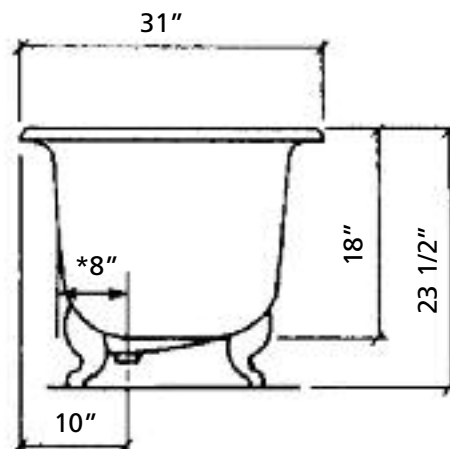

REGAL Cast Iron Clawfoot Tub with flat area on rim | #2110 | Overall Length 68"

REGAL Cast Iron Clawfoot Tub with no flat area on rim | #2111 | Overall Length 68"

*8" C.C.
waste/overflow
to drain

Top center of
overflow to floor
19 1/2"

REGAL Double Ended Clawfoot Tub with flat area on rim | #2126 | Overall Length 61"

REGAL Double Ended Clawfoot Tub with no flat area on rim | #2127 | Overall Length 61"

*7 1/4" C.C.
waste/overflow
to drain

Top center of
overflow to floor
19 1/4"