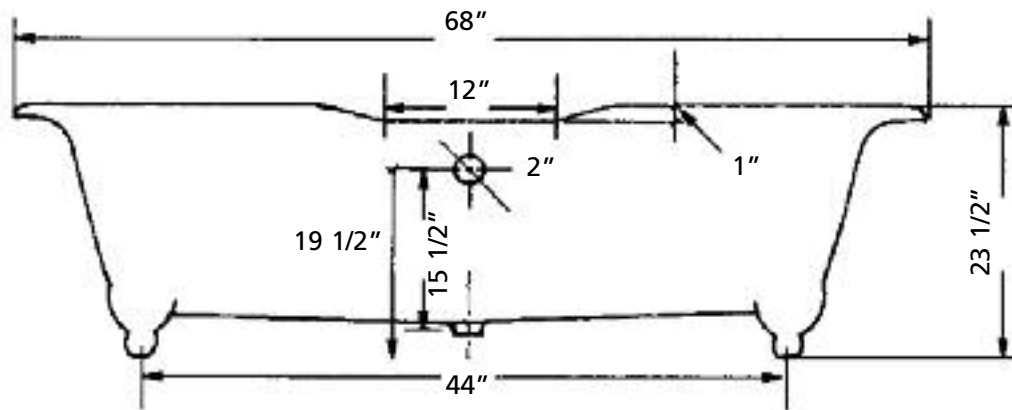

REGAL Cast Iron Clawfoot Tub with flat area on rim | #2110 | Overall Length 68"

REGAL Cast Iron Clawfoot Tub with no flat area on rim | #2111 | Overall Length 68"

*8" C.C.
waste/overflow
to drain

Top center of
overflow to floor
19 1/2"

REGAL Double Ended Clawfoot Tub with flat area on rim | #2126 | Overall Length 61"

REGAL Double Ended Clawfoot Tub with no flat area on rim | #2127 | Overall Length 61"

*7 1/4" C.C.
waste/overflow
to drain

Top center of
overflow to floor
19 1/4"