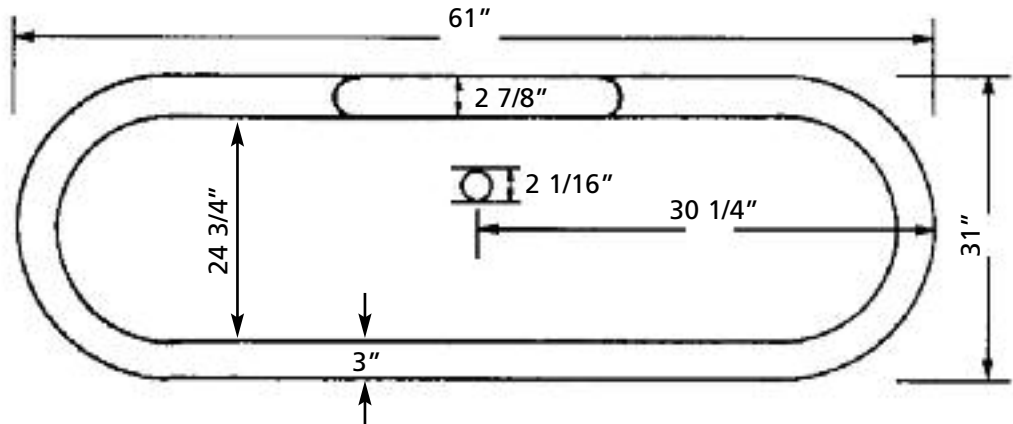

REGAL Cast Iron Clawfoot Tub with flat area on rim | #2110 | Overall Length 68"

REGAL Cast Iron Clawfoot Tub with no flat area on rim | #2111 | Overall Length 68"

*8" C.C.
waste/overflow
to drain

Top center of
overflow to floor
19 1/2"

REGAL Double Ended Clawfoot Tub with flat area on rim | #2126 | Overall Length 61"

REGAL Double Ended Clawfoot Tub with no flat area on rim | #2127 | Overall Length 61"

*7 1/4" C.C.
waste/overflow
to drain

Top center of
overflow to floor
19 1/4"