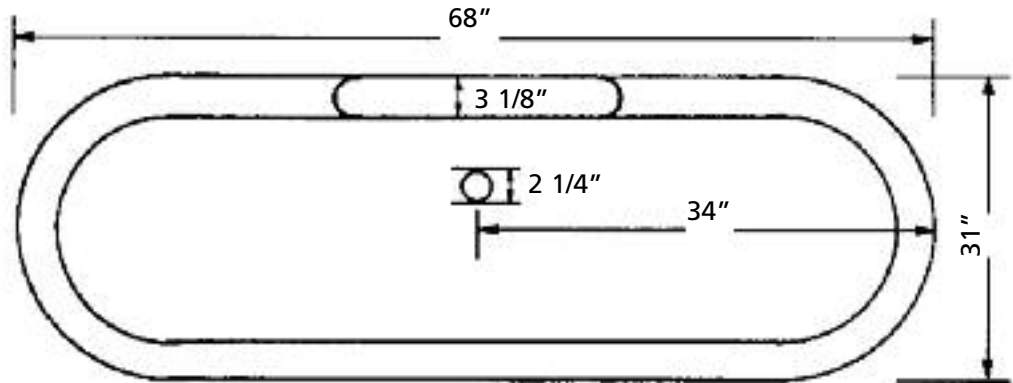

REGAL Cast Iron Clawfoot Tub with flat area on rim | #2110 | Overall Length 68"

REGAL Cast Iron Clawfoot Tub with no flat area on rim | #2111 | Overall Length 68"

*8" C.C.
waste/overflow
to drain

Top center of
overflow to floor
19 1/2"

REGAL Double Ended Clawfoot Tub with flat area on rim | #2126 | Overall Length 61"

REGAL Double Ended Clawfoot Tub with no flat area on rim | #2127 | Overall Length 61"

*7 1/4" C.C.
waste/overflow
to drain

Top center of
overflow to floor
19 1/4"