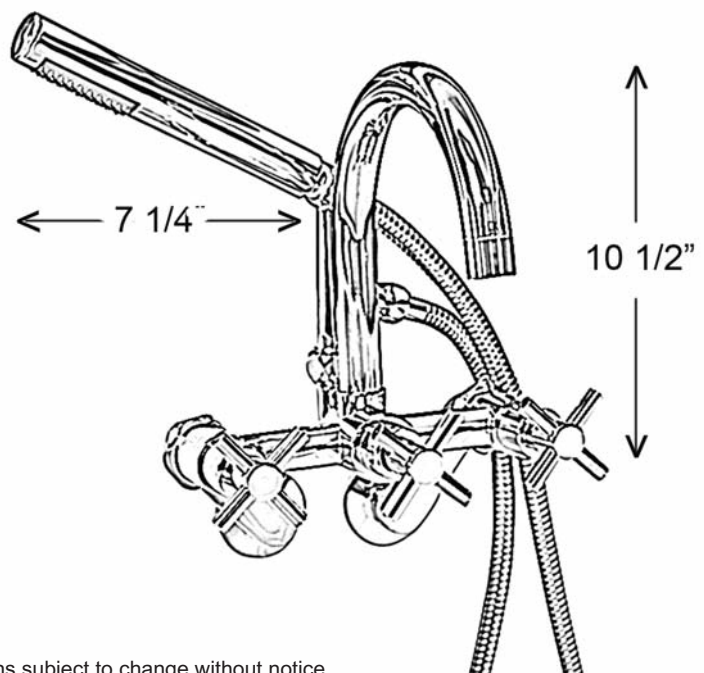

TUB WALL MOUNT FILLER WITH HANDSHOWER

Cat. No.
7088

Features:

- ▶ Solid Brass Construction
- ▶ 1/4" Turn Ceramic Disc Cartridges
- ▶ Gooseneck Spout
- ▶ Wand Style Hand Shower
- ▶ Couplers Included
- ▶ 7" Centers
- ▶ Swing arm couplers (4501) can be purchased separately to convert to adjustable centers
- ▶ 5" Handshower Hose
- ▶ Vacuum Breaker for Handshower Sold Separately (7799)
- ▶ Available in 3 finishes
- ▶ Spout reach is 6 1/2"

Finishes:

- CP** Polished Chrome
- SN** Brushed Nickel
- ORB** Oil Rubbed Bronze

Dimensions are nominal and may vary. Dimensions and specifications subject to change without notice.