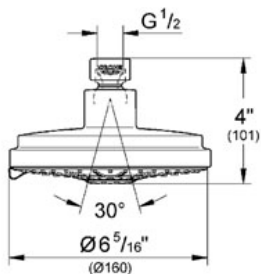

Product Description:
Head shower 4 sprays

Standard Specification:

- SpeedClean anti-lime system
- Diameter Ø 6 5/16"
- 4 spray patterns: Rain / Jet / Pure / Champagne spray
- GROHE EcoJoy® 2.4 g flow limiter
- Min. recommended pressure 7 psi
- 15° swivel ball joint (± 15°)
- Suitable for instantaneous heater
- Recommended for use with Rainshower shower arms.
- Max Flow Rate 2.5 gpm at 80 psi (9.5 L/min)