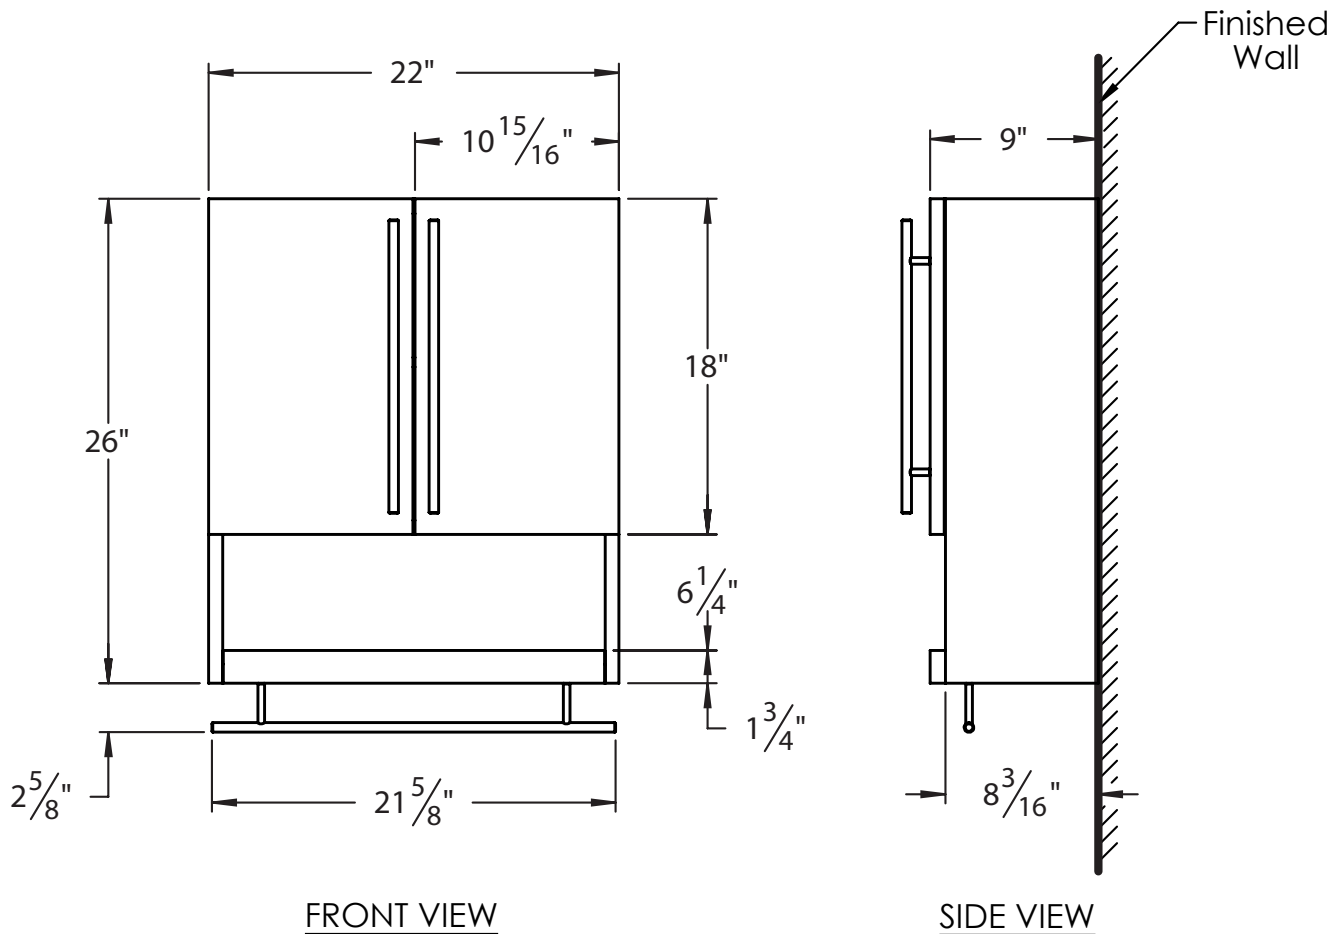

**DECOLAV®**

**SPEC SHEET**  
5261-BLM

**PRODUCT DESCRIPTION**

5261-BLM 22" Wall Cabinet in Mahogany Finish with Black Limba Accents

- Solid Wood Frame
- Brushed Stainless Steel Hardware
- Brushed Stainless Steel Towel Bar
- Adjustable Interior Shelf

**PRODUCT MEASUREMENTS**

- Width: 22"
- Depth: 9"
- Height: 26"

**RECOMMENDED ACCESSORIES**

- 9717-BLM Mirror
- 5260-BLM Vanity Set

**ROUGHING-IN DIMENSIONS**

Note: Due to production and material variances, overall product dimensions may vary by 3/16" - 1/4"

**DECOLAV®**

**SPEC SHEET**  
5261-EES

**PRODUCT DESCRIPTION**

5261-EES 22" Wall Cabinet in Espresso Finish with Maccassar Ebony Accents

- Solid Wood Frame
- Brushed Stainless Steel Hardware
- Brushed Stainless Steel Towel Bar
- Adjustable Interior Shelf

**PRODUCT MEASUREMENTS**

- Width: 22"
- Depth: 9"
- Height: 26"

**RECOMMENDED ACCESSORIES**

- 9717-EES Mirror
- 5260-EES Vanity Set

**ROUGHING-IN DIMENSIONS**

Note: Due to production and material variances, overall product dimensions may vary by 3/16" - 1/4"