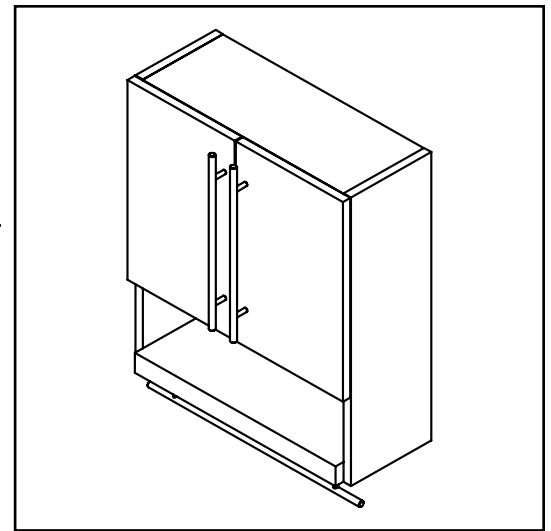

**DECOLAV®**

**SPEC SHEET**  
5261-BLM

**PRODUCT DESCRIPTION**

5261-BLM 22" Wall Cabinet in Mahogany Finish with Black Limba Accents

- Solid Wood Frame
- Brushed Stainless Steel Hardware
- Brushed Stainless Steel Towel Bar
- Adjustable Interior Shelf

**PRODUCT MEASUREMENTS**

- Width: 22"
- Depth: 9"
- Height: 26"

**RECOMMENDED ACCESSORIES**

- 9717-BLM Mirror
- 5260-BLM Vanity Set

**ROUGHING-IN DIMENSIONS**

Note: Due to production and material variances, overall product dimensions may vary by 3/16" - 1/4"

**DECOLAV®**

**SPEC SHEET**  
5261-EES

**PRODUCT DESCRIPTION**

5261-EES 22" Wall Cabinet in Espresso Finish with Maccassar Ebony Accents

- Solid Wood Frame
- Brushed Stainless Steel Hardware
- Brushed Stainless Steel Towel Bar
- Adjustable Interior Shelf

**PRODUCT MEASUREMENTS**

- Width: 22"
- Depth: 9"
- Height: 26"

**RECOMMENDED ACCESSORIES**

- 9717-EES Mirror
- 5260-EES Vanity Set

**ROUGHING-IN DIMENSIONS**

Note: Due to production and material variances, overall product dimensions may vary by 3/16" - 1/4"