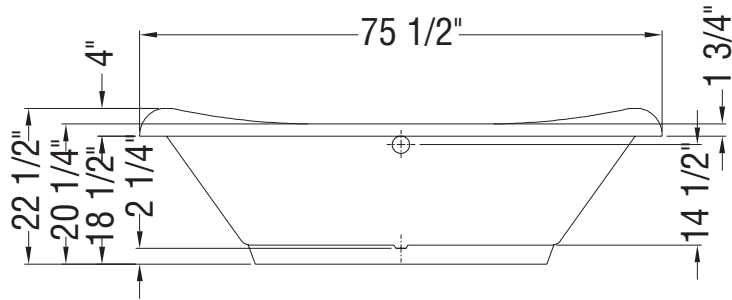

TRUE WHIRLPOOL
SYSTEM

COMBINED
TRUE WHIRLPOOL &
AEROEFFECT AIR SYSTEM

A : Indicates pump or blower positioning

B : Indicates pump or blower positioning

(○) : Indicates True Whirlpool jets positioning

(•) : Indicates Aeroeffect airjets positioning