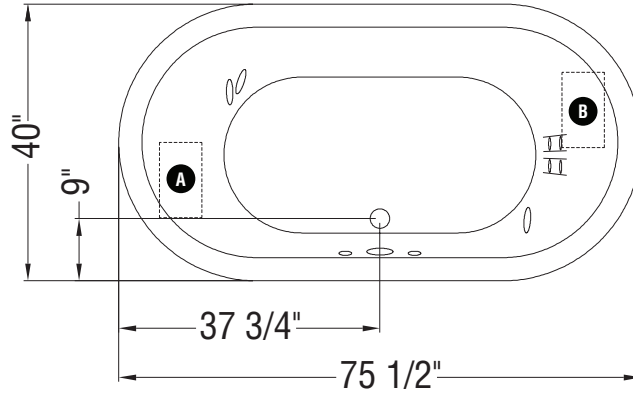

TRUE WHIRLPOOL
SYSTEM

COMBINED
TRUE WHIRLPOOL &
AEROEFFECT AIR SYSTEM

A : Indicates pump or blower positioning

B : Indicates pump or blower positioning

(○) : Indicates True Whirlpool jets positioning

(•) : Indicates Aeroeffect airjets positioning