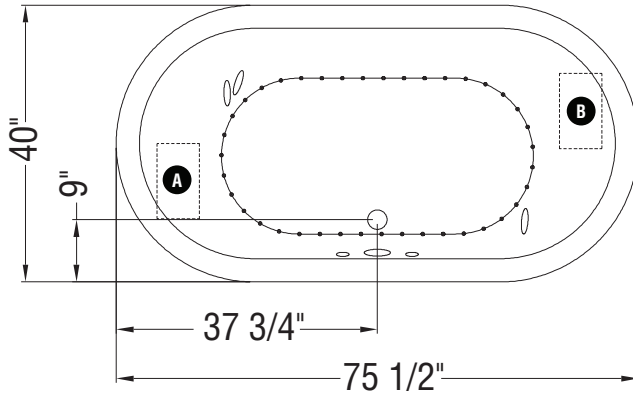

TRUE WHIRLPOOL
SYSTEM

COMBINED
TRUE WHIRLPOOL &
AEROEFFECT AIR SYSTEM

A : Indicates pump or blower positioning

B : Indicates pump or blower positioning

(○) : Indicates True Whirlpool jets positioning

(•) : Indicates Aeroeffect airjets positioning